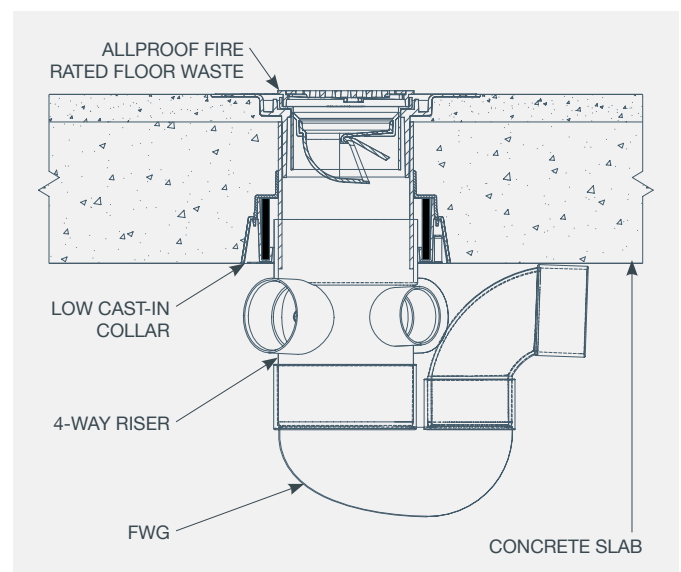

INSTALLATION INSTRUCTIONS:

1. Fix to formwork in correct location.
2. Pour concrete floor.
3. Remove formwork.
4. Cut plastic collar to desired height.
5. Install pipework and fire rated floor waste kit.
6. Allproof recommends any thermal or acoustic lagging maintains a 50mm separation to the fire collar.

SUITABLE FOR FITTING WITHIN:

- Solid Masonry Floors

FEATURES:

- Sturdy construction for casting in
- Multiple fixing positions
- Unique fire rated floor waste system

CIFC FLOOR WASTE KIT INSTALLATION DETAILS:

CIFCL FLOOR WASTE KIT INSTALLATION DETAILS:

CAST-IN KIT TEST RESULTS:

All testing on 120mm thick concrete floor slab unless otherwise noted.

NOMINAL PIPE SIZE (MM)	NOMINAL PIPE WALL THICKNESS (MM)	FIRE PROTECTION PRODUCT	SOCKET*	FLOOR FRL	FTC#
CIFC WITH PVC PIPE SOCKET CONNECTIONS					
80	80mm Socket	CIFC80S	50mm	-/240/240	739
100	100mm Socket	CIFC100S	30mm	-/240/240	739
CIFCL WITH PVC PLASTIC PIPE					
100	Pipe Only	CIFC100S	-	-/180/180	739
CIFCL WITH PVC PIPE SOCKET CONNECTIONS					
80	80mm Socket	CIFC80S L	45mm	-/120/90	739
100	100mm Socket	CIFC100S L	33mm	-/180/180	739