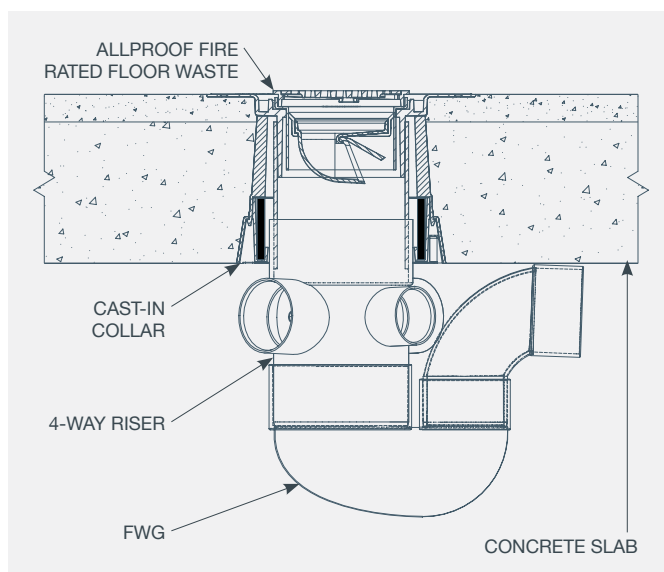

CAST-IN FIRE RATED FLOOR WASTE KITS

Allproof cast-in floor waste collar kits provide a fully fire rated solution for floor waste penetrations.

KIT INCLUDES:

- Cast In fire Collar (High or Low)
- Fire Rated Floor Waste System

INSTALLATION INSTRUCTIONS:

1. Fix to formwork in correct location.
2. Pour concrete floor.
3. Remove formwork.
4. Cut plastic collar to desired height.
5. Install pipework and fire rated floor waste kit.
6. Allproof recommends any thermal or acoustic lagging maintains a 50mm separation to the fire collar.

SUITABLE FOR FITTING WITHIN:

- Solid Masonry Floors

FEATURES:

- Sturdy construction for casting in
- Multiple fixing positions
- Unique fire rated floor waste system

CIFC FLOOR WASTE KIT INSTALLATION DETAILS:

CIFCL FLOOR WASTE KIT INSTALLATION DETAILS:

CAST-IN KIT TEST RESULTS:

All testing on 120mm thick concrete floor slab unless otherwise noted.

NOMINAL PIPE SIZE (MM)	NOMINAL PIPE WALL THICKNESS (MM)	FIRE PROTECTION PRODUCT	SOCKET*	FLOOR FRL	FTC#
CIFC WITH PVC PIPE SOCKET CONNECTIONS					
80	80mm Socket	CIFC80S	50mm	-/240/240	739
100	100mm Socket	CIFC100S	30mm	-/240/240	739
CIFCL WITH PVC PLASTIC PIPE					
100	Pipe Only	CIFC100S	-	-/180/180	739
CIFCL WITH PVC PIPE SOCKET CONNECTIONS					
80	80mm Socket	CIFC80S L	45mm	-/120/90	739
100	100mm Socket	CIFC100S L	33mm	-/180/180	739