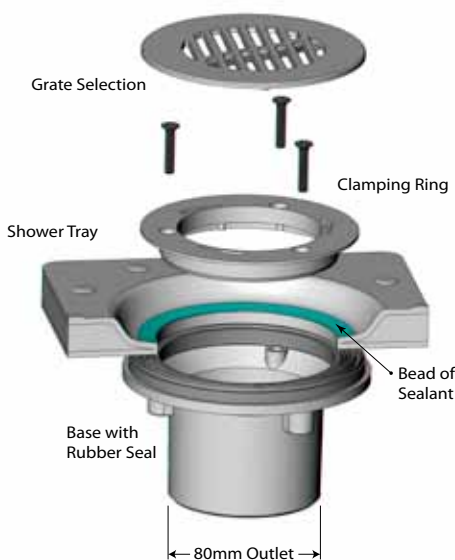

# trayrite

Sick of cleaning hair out of your  
*'not so easy to clean'* shower waste?

- Designed to work with the majority of shower bases in New Zealand.
- 80mm Spigot Outlet for multiple installation applications
- No cleaning required - hair and soap residue gunk simply washes away through large diameter pipe and water trap.
- Mechanically fixed clamping ring provides piece of mind for a watertight installation.
- Thick compressive sealing washer seals between tray and body of waste.
- Select either a stylish dome or flat grates in white or chrome.
- Proudly made in New Zealand.

### ST80DCP

80mm Shower Tray Waste  
Dome - Chrome Plate

### ST80DWH

80mm Shower Tray Waste  
Dome - White

### ST80FCP

80mm Shower Tray Waste  
Flat - Chrome Plate