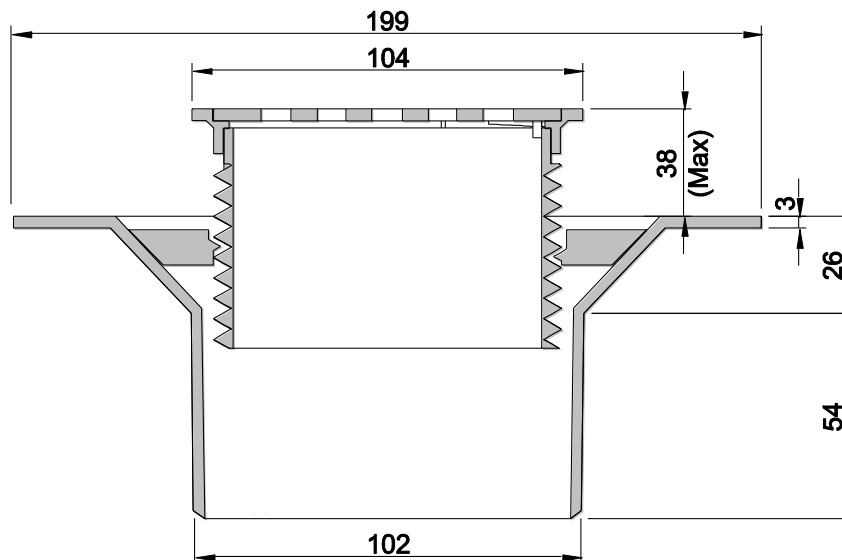

## ALLPROOF INDUSTRIES TILE CLAMP RING SYSTEM 100MM MEMBRANE CLAMP RING LEAK CONTROL FLANGE AND FLOOR GRATE

Specification Code	Description	Standard Finish
TR100 SC	100mm Tile waste including PVC base flange, clamp ring and waste	Chrome on Brass clamp ring and grate