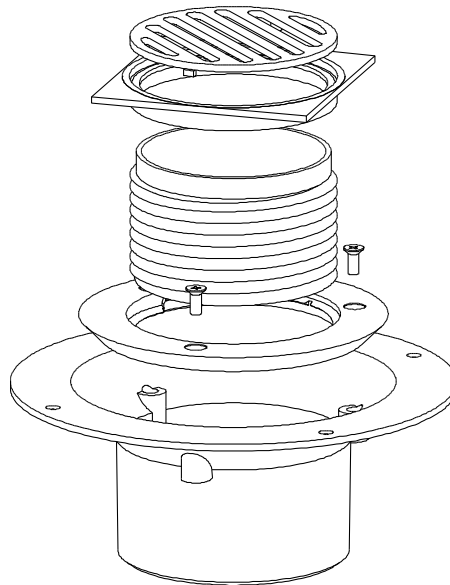

## ALLPROOF INDUSTRIES TILE CLAMP RING SYSTEM 100MM MEMBRANE CLAMP RING LEAK CONTROL FLANGE AND FLOOR GRATE

Specification Code	Description	Standard Finish
TR100 SC	100mm Tile waste including PVC base flange, clamp ring and waste	Chrome on Brass clamp ring and grate