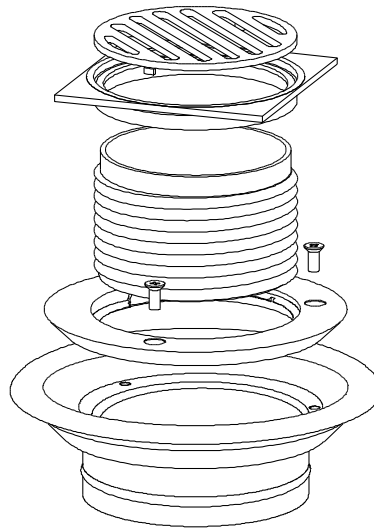

## ALLPROOF INDUSTRIES TILE CLAMP RING SYSTEM 100MM MEMBRANE CLAMP RING LEAK CONTROL FLANGE AND FLOOR GRATE

Specification Code	Description	Standard Finish
168.100CYCTCRSC	100mm Tile waste including Bronze base flange, clamp ring and waste	Chrome on Brass clamp ring and grate