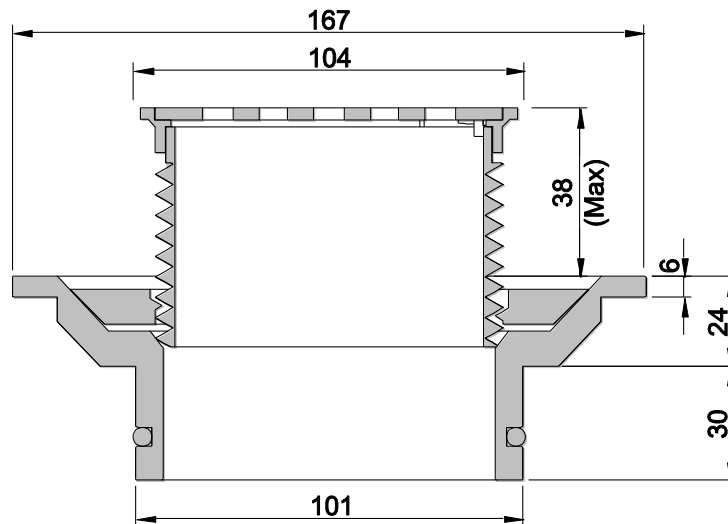

## ALLPROOF INDUSTRIES TILE CLAMP RING SYSTEM 100MM MEMBRANE CLAMP RING LEAK CONTROL FLANGE AND FLOOR GRATE

Specification Code	Description	Standard Finish
168.100CYCTCRSC	100mm Tile waste including Bronze base flange, clamp ring and waste	Chrome on Brass clamp ring and grate