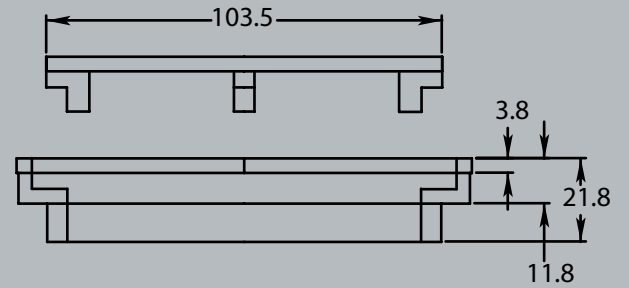

invisidrain subtle design at its best, insert your own tile for the perfect match

Product Codes	
TKINVCP	100mm Square Chrome PVC
TKINVBRCP	100mm Square Chrome Brass
TKINVRD100BRCP	100mm Round Chrome Brass

ALLPROOF
INDUSTRIES

17 Bay Park Place, Beach Haven
Auckland, New Zealand
Ph: +64 9 481 8020
www.allproof.co.nz

technical specifications

invisidrain

round / square

kaiteri

round in square

wakatipu

stainless steel / black / white

round / square

installation