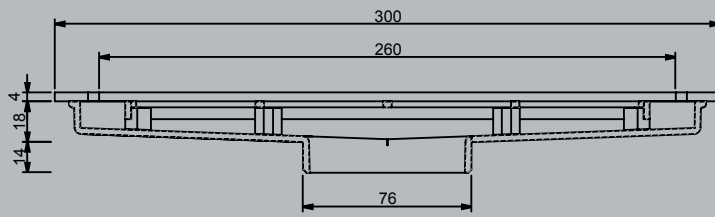

invisidrain subtle design at its best, insert your own tile for the perfect match

Product Codes	
TKINVCP	100mm Square Chrome PVC
TKINVBRCP	100mm Square Chrome Brass
TKINVRD100BRCP	100mm Round Chrome Brass

ALLPROOF
INDUSTRIES

17 Bay Park Place, Beach Haven
Auckland, New Zealand
Ph: +64 9 481 8020
www.allproof.co.nz

technical specifications

invisidrain

round / square

kaiteri

round in square

wakatipu

stainless steel / black / white

round / square

installation