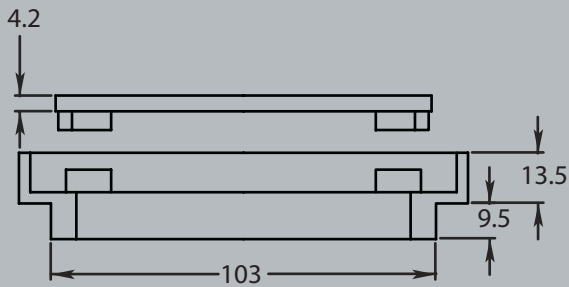

technical specifications

invisidrain