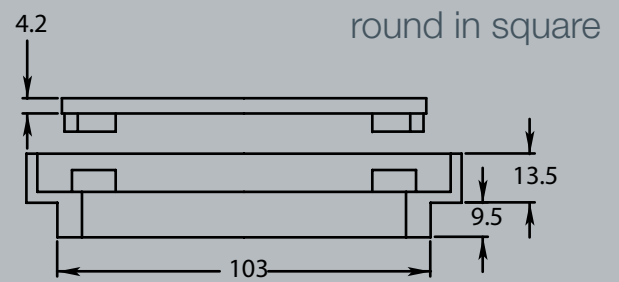

ALLPROOF
INDUSTRIES

17 Bay Park Place, Beach Haven
Auckland, New Zealand
Ph: +64 9 481 8020
www.allproof.co.nz

technical specifications

invisidrain

round / square

kaiteri

round in square

wakatipu

stainless steel / black / white

round / square

installation