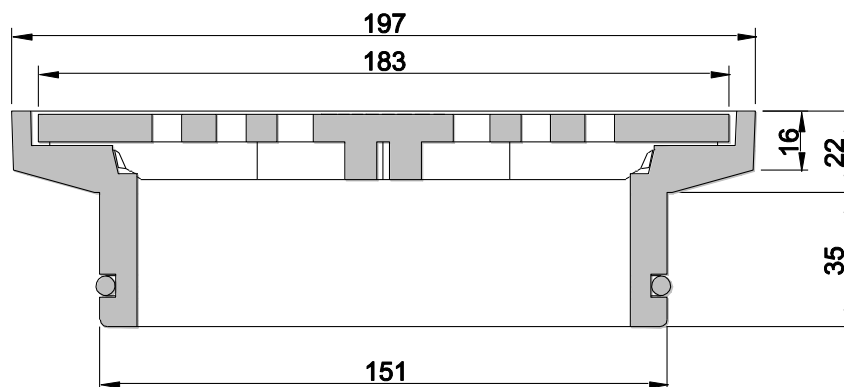

## ALLPROOF INDUSTRIES STORM SERIES DRAIN 200MM SQUARE DRAIN WITH 150MM OUTLET

Independent Flow Rate Test (Branz): 186 litres/minute under 25mm head of water

Specification Code	Description	Standard Finish
168.200.150SSS	200mm Square 304 stainless storm drain with 150mm outlet	Polished Stainless Steel
168.200.150SNB	200mm Square nickel bronze storm drain with 150mm outlet	Linished Nickel Bronze
168.200.150SB	200mm Square bronze storm drain with 150mm outlet	Linished Bronze