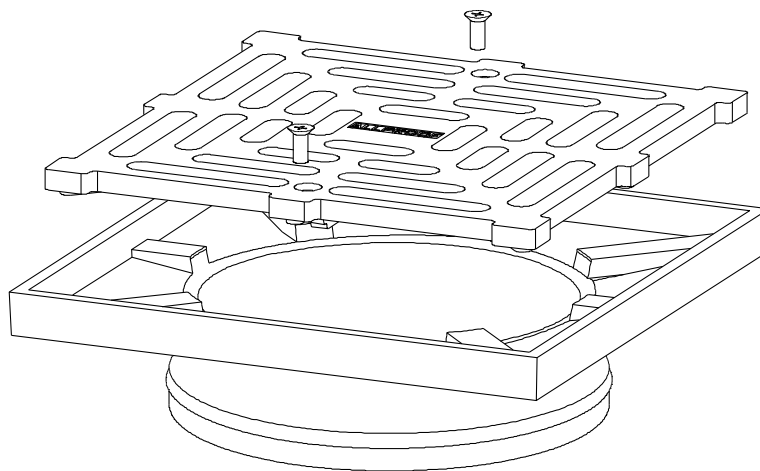

## ALLPROOF INDUSTRIES STORM SERIES DRAIN 200MM SQUARE DRAIN WITH 150MM OUTLET

Independent Flow Rate Test (Branz): 186 litres/minute under 25mm head of water

Specification Code	Description	Standard Finish
168.200.150SSS	200mm Square 304 stainless storm drain with 150mm outlet	Polished Stainless Steel
168.200.150SNB	200mm Square nickel bronze storm drain with 150mm outlet	Linished Nickel Bronze
168.200.150SB	200mm Square bronze storm drain with 150mm outlet	Linished Bronze