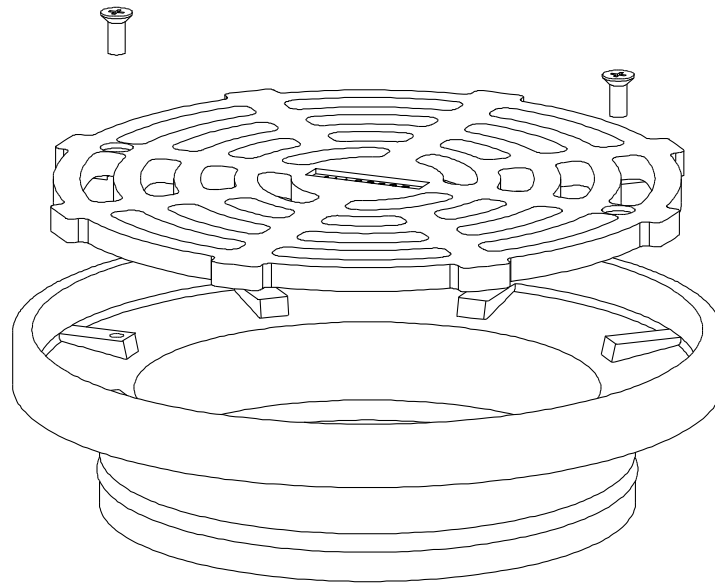

## ALLPROOF INDUSTRIES STORM SERIES DRAIN 200MM ROUND DRAIN WITH 150MM OUTLET

Specification Code	Description	Standard Finish
168.200.15ORSS	200mm Round 304 stainless storm drain with 150mm outlet	Polished Stainless Steel
168.200.15ORNB	200mm Round nickel bronze storm drain with 150mm outlet	Linished Nickel Bronze
168.200.15ORB	200mm Round bronze storm drain with 150mm outlet	Linished Bronze