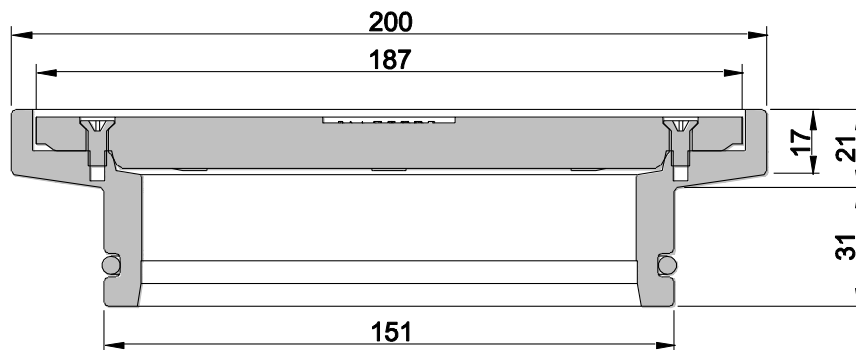

## ALLPROOF INDUSTRIES STORM SERIES DRAIN 200MM ROUND DRAIN WITH 150MM OUTLET

Specification Code	Description	Standard Finish
168.200.15ORSS	200mm Round 304 stainless storm drain with 150mm outlet	Polished Stainless Steel
168.200.15ORNB	200mm Round nickel bronze storm drain with 150mm outlet	Linished Nickel Bronze
168.200.15ORB	200mm Round bronze storm drain with 150mm outlet	Linished Bronze