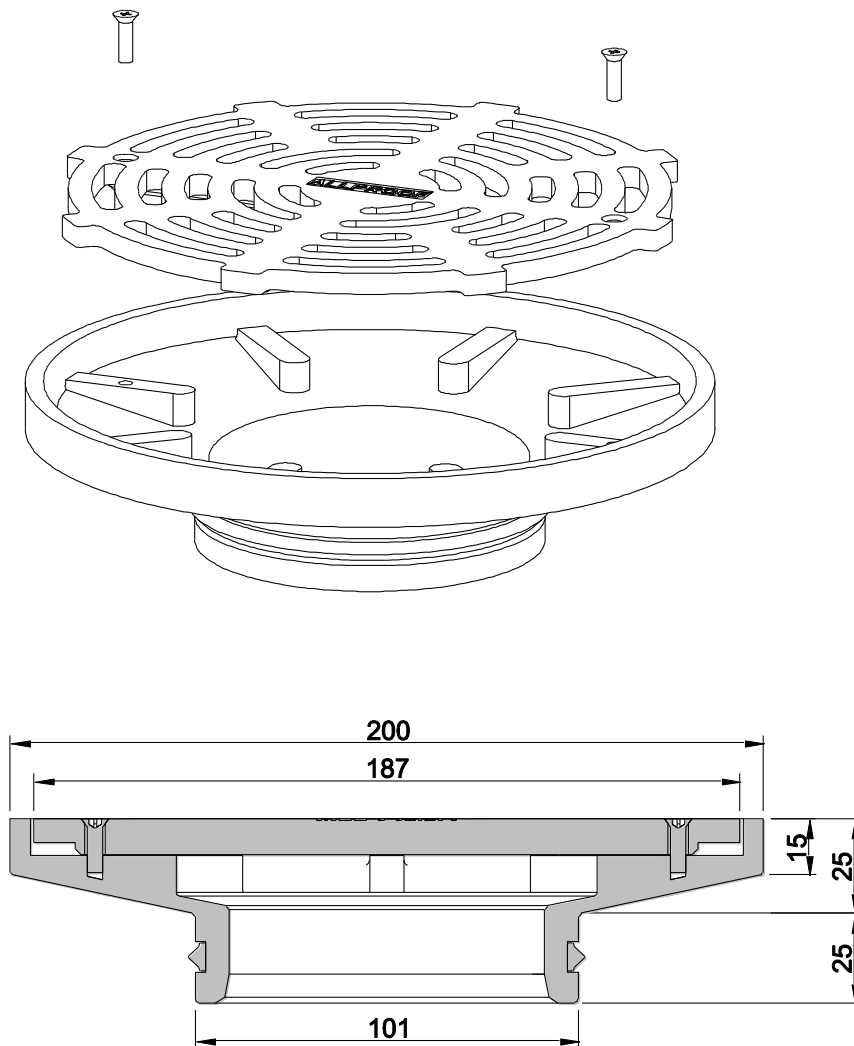

ALLPROOF INDUSTRIES STORM SERIES DRAIN 200MM ROUND DRAIN WITH 100MM OUTLET

Independent Flow Rate Test (Branz): 150 litres/minute under 25mm head of water

Specification Code	Description	Standard Finish
168.200.10ORSS	200mm Round 304 stainless storm drain with 100mm outlet	Polished Stainless Steel
168.200.10ORNB	200mm Round nickel bronze storm drain with 100mm outlet	Linished Nickel Bronze
168.200.10ORB	200mm Round bronze storm drain with 100mm outlet	Linished Bronze