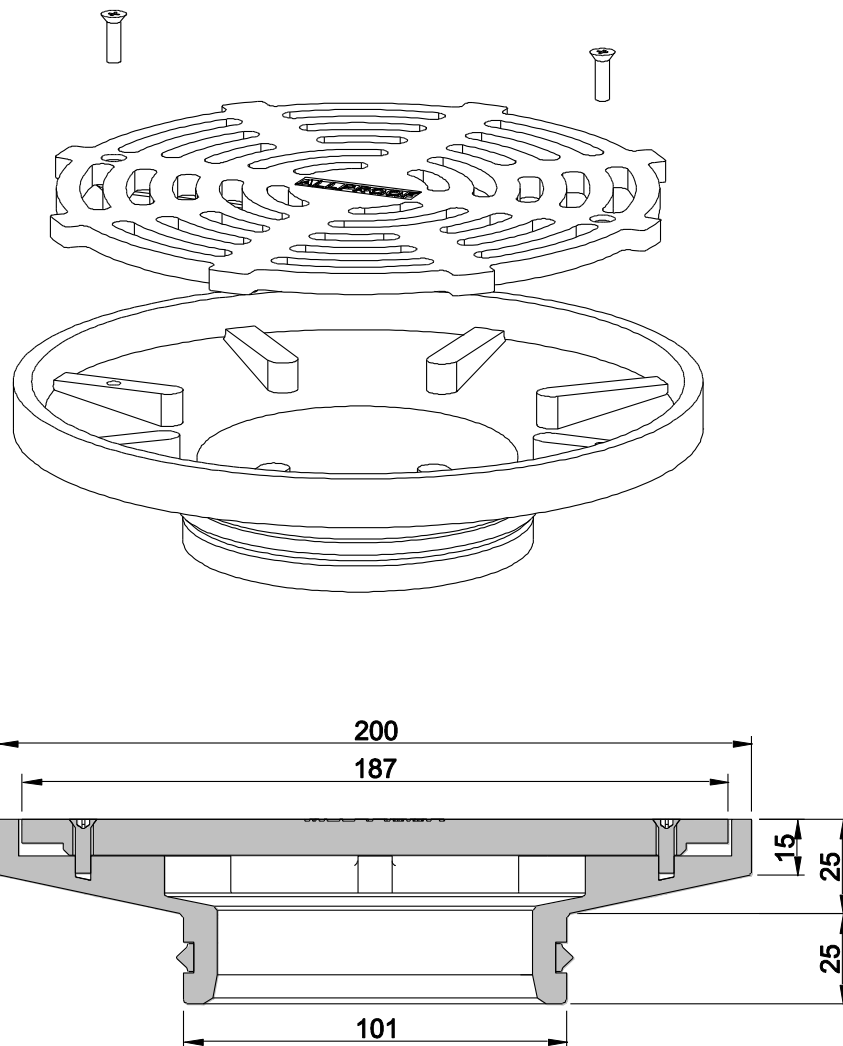

## ALLPROOF INDUSTRIES STORM SERIES DRAIN 200MM ROUND DRAIN WITH 100MM OUTLET

Independent Flow Rate Test (Branz): 150 litres/minute under 25mm head of water

Specification Code	Description	Standard Finish
168.200.100RSS	200mm Round 304 stainless storm drain with 100mm outlet	Polished Stainless Steel
168.200.100RNB	200mm Round nickel bronze storm drain with 100mm outlet	Linished Nickel Bronze
168.200.100RB	200mm Round bronze storm drain with 100mm outlet	Linished Bronze