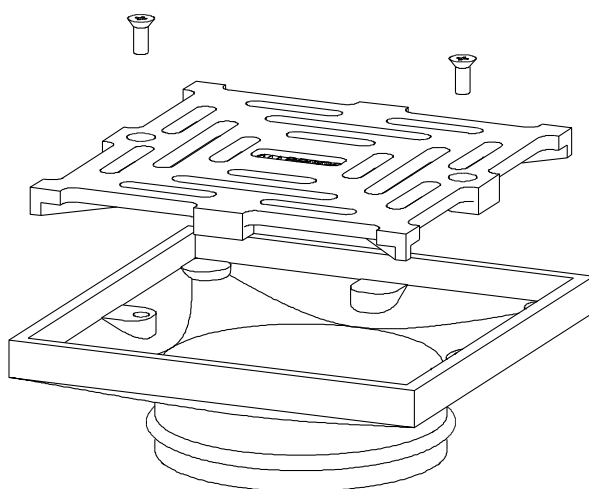

ALLPROOF INDUSTRIES STORM SERIES DRAIN 150MM SQUARE DRAIN WITH 100MM OUTLET

Independent Flow Rate Test (Branz): 121 litres/minute under 25mm head of water

Specification Code	Description	Standard Finish
168.150.100SSS	150mm Square 304 stainless storm drain with 100mm outlet	Polished Stainless Steel
168.150.100SNB	150mm Square nickel bronze storm drain with 100mm outlet	Linished Nickel Bronze
168.150.100SB	150mm Square bronze storm drain with 100mm outlet	Linished Bronze