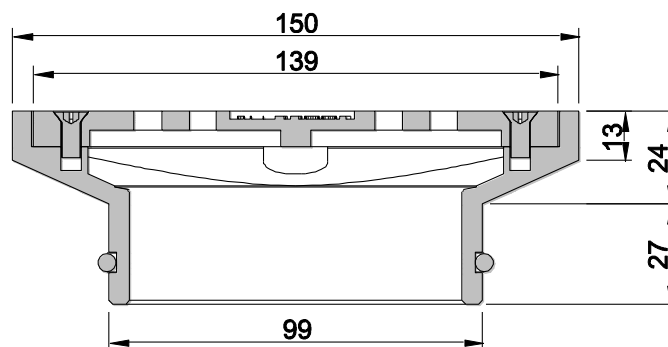

ALLPROOF INDUSTRIES STORM SERIES DRAIN 150MM SQUARE DRAIN WITH 100MM OUTLET

Independent Flow Rate Test (Branz): 121 litres/minute under 25mm head of water

Specification Code	Description	Standard Finish
168.150.100SSS	150mm Square 304 stainless storm drain with 100mm outlet	Polished Stainless Steel
168.150.100SNB	150mm Square nickel bronze storm drain with 100mm outlet	Linished Nickel Bronze
168.150.100SB	150mm Square bronze storm drain with 100mm outlet	Linished Bronze