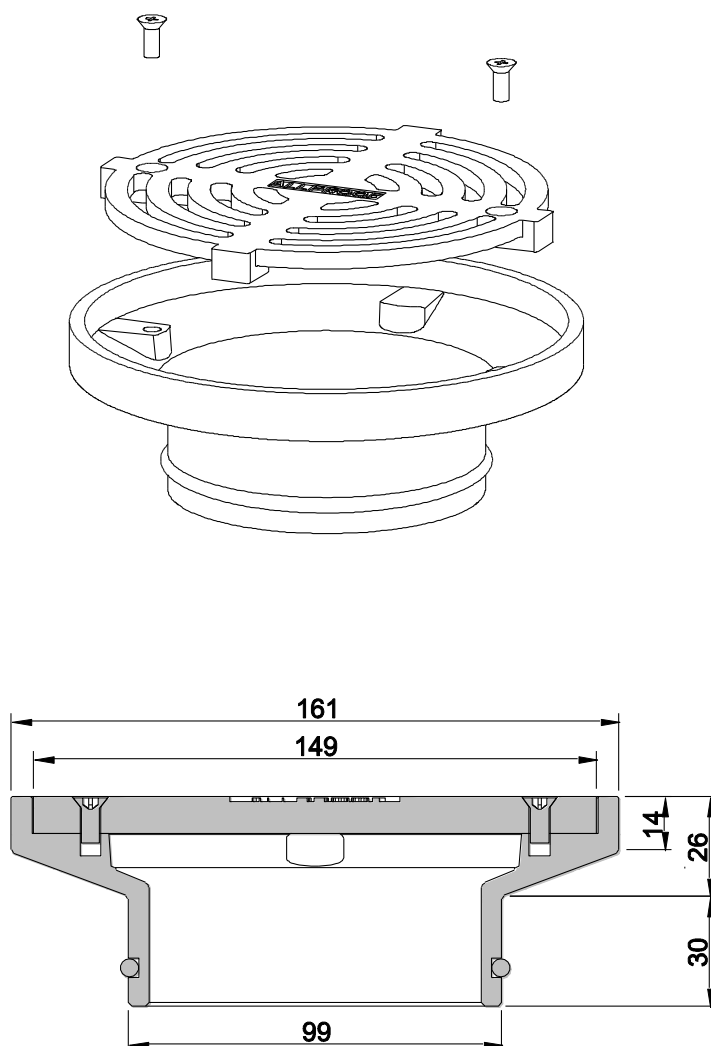

ALLPROOF INDUSTRIES STORM SERIES DRAIN 150MM ROUND DRAIN WITH 100MM OUTLET

Independent Flow Rate Test (Branz): 116 litres/minute under 25mm head of water

Specification Code	Description	Standard Finish
168.150.100RSS	150mm Round 304 stainless storm drain with 100mm outlet	Polished Stainless Steel
168.150.100RNB	150mm Round nickel bronze storm drain with 100mm outlet	Linished Nickel Bronze
168.150.100ORB	150mm Round bronze storm drain with 100mm outlet	Linished Bronze