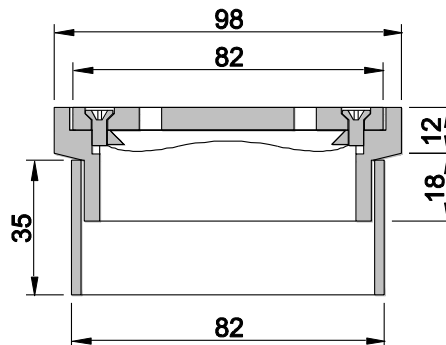

**ALLPROOF INDUSTRIES STORM SERIES DRAIN
100MM SQUARE DRAIN WITH 80MM OUTLET**

Independent Flow Rate Test (Branz): 66 litres/minute under 25mm head of water

Specification Code	Description	Standard Finish
168.100.80SSS	100mm Square 304 stainless storm drain with 80mm outlet	Stainless Steel
168.100.80SNB	100mm Square nickel bronze storm drain with 80mm outlet	Finished Nickel Bronze
168.100.80SB	100mm Square bronze storm drain with 80mm outlet	Finished Bronze