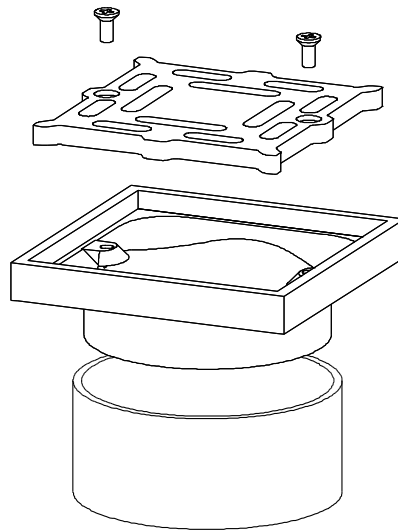

**ALLPROOF INDUSTRIES STORM SERIES DRAIN
100MM SQUARE DRAIN WITH 80MM OUTLET**

Independent Flow Rate Test (Branz): 66 litres/minute under 25mm head of water

Specification Code	Description	Standard Finish
168.100.80SSS	100mm Square 304 stainless storm drain with 80mm outlet	Stainless Steel
168.100.80SNB	100mm Square nickel bronze storm drain with 80mm outlet	Finished Nickel Bronze
168.100.80SB	100mm Square bronze storm drain with 80mm outlet	Finished Bronze