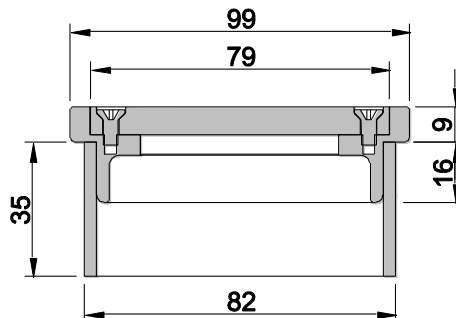

## ALLPROOF INDUSTRIES STORM SERIES DRAIN 100MM ROUND DRAIN WITH 80MM OUTLET

Independent Flow Rate Test (Branz): 58 litres/minute under 25mm head of water

Specification Code	Description	Standard Finish
168.100.8ORSS	100mm Round 304 stainless storm drain with 80mm outlet	Polished Stainless Steel
168.100.8ORNB	100mm Round nickel bronze storm drain with 80mm outlet	Linished Nickel Bronze
168.100.8ORB	100mm Round bronze storm drain with 80mm outlet	Linished Bronze