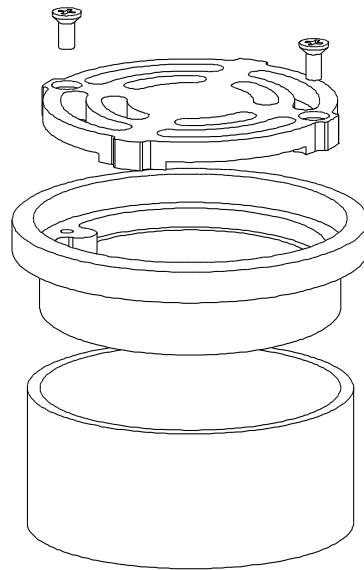

## ALLPROOF INDUSTRIES STORM SERIES DRAIN 100MM ROUND DRAIN WITH 80MM OUTLET

Independent Flow Rate Test (Branz): 58 litres/minute under 25mm head of water

Specification Code	Description	Standard Finish
168.100.8ORSS	100mm Round 304 stainless storm drain with 80mm outlet	Polished Stainless Steel
168.100.8ORNB	100mm Round nickel bronze storm drain with 80mm outlet	Linished Nickel Bronze
168.100.8ORB	100mm Round bronze storm drain with 80mm outlet	Linished Bronze