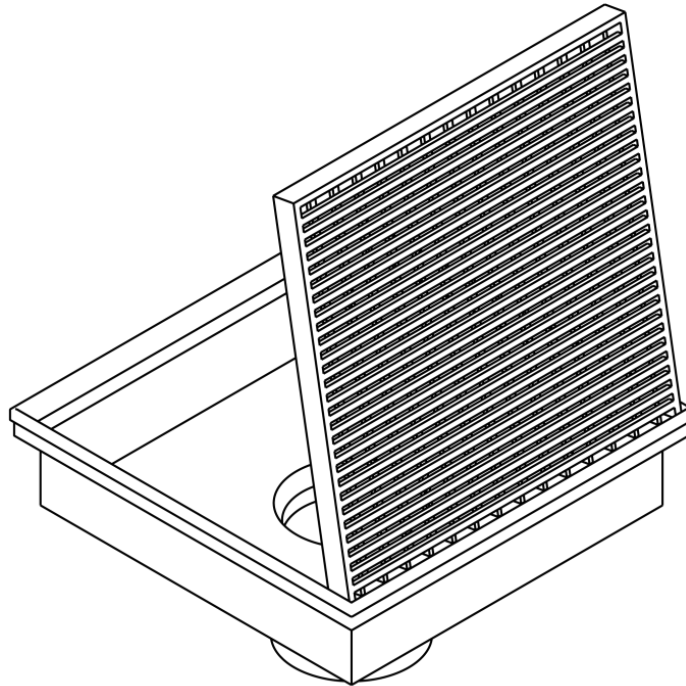

ALLPROOF INDUSTRIES FLOOR SUMP 200MM SQUARE FLOOR WASTE SUMP

Specification Code	Description	Standard Finish
200SQA	200mm x 200mm Floor Sump	Stainless Steel

Due to Allproof Industries ongoing product development program product designs may be changed without notice