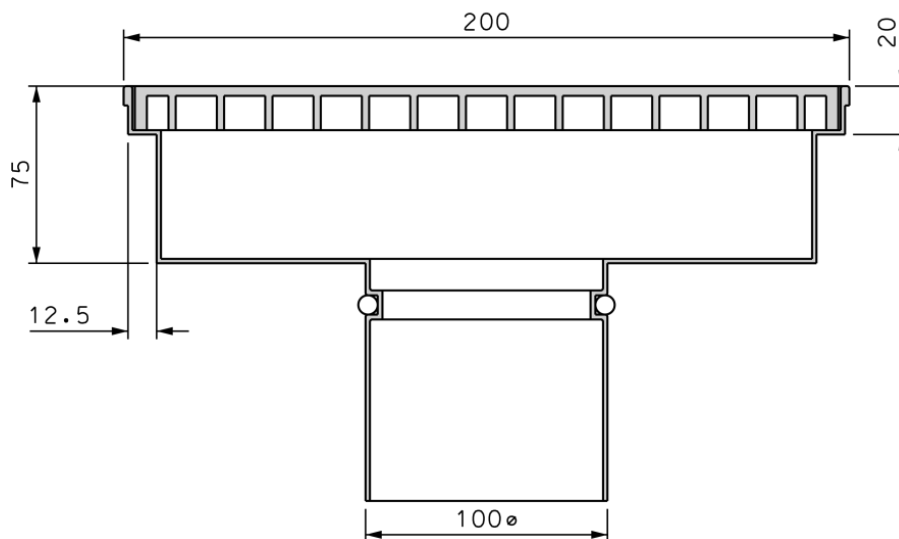

ALLPROOF INDUSTRIES FLOOR SUMP 200MM SQUARE FLOOR WASTE SUMP

Specification Code	Description	Standard Finish
200SQA	200mm x 200mm Floor Sump	Stainless Steel

Due to Allproof Industries ongoing product development program product designs may be changed without notice