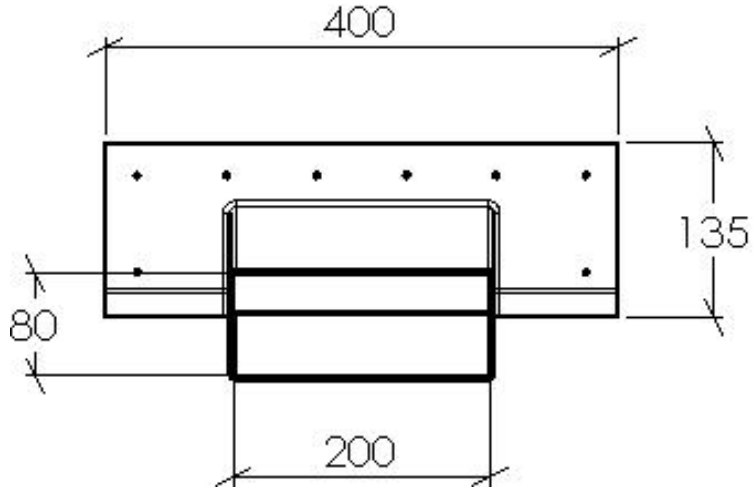

**ALLPROOF INDUSTRIES SCUPPER 200 ROOF DRAIN
200MM SCUPPER**

Specification Code	Description	Standard Finish
Scup 200	200mm x 75mm Scupper	Poly Ethylene

Due to Allproof Industries ongoing product development program product designs may be changed without notice