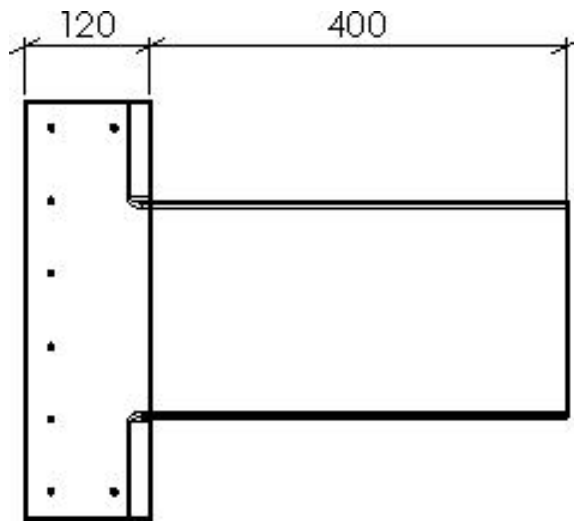

**ALLPROOF INDUSTRIES SCUPPER 200 ROOF DRAIN
200MM SCUPPER**

Specification Code	Description	Standard Finish
Scup 200	200mm x 75mm Scupper	Poly Ethylene

Due to Allproof Industries ongoing product development program product designs may be changed without notice