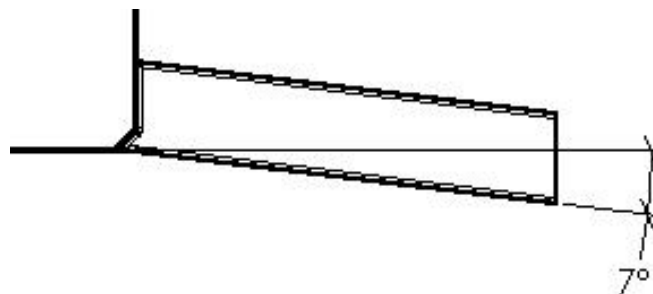

**ALLPROOF INDUSTRIES SCUPPER 200 ROOF DRAIN
200MM SCUPPER**

Specification Code	Description	Standard Finish
Scup 200	200mm x 75mm Scupper	Poly Ethylene

Due to Allproof Industries ongoing product development program product designs may be changed without notice