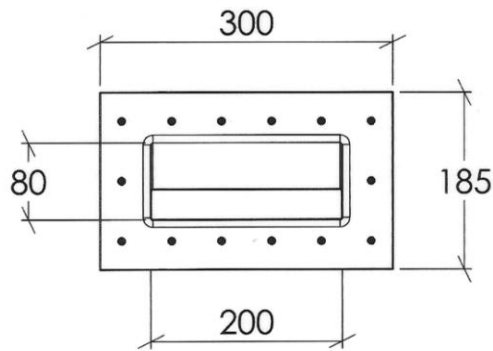

**ALLPROOF INDUSTRIES OVERFLOW 200 ROOF DRAIN  
200MM SCUPPER OVERFLOW**

Specification Code	Description	Standard Finish
OFLOW 200	200mm x 75mm Overflow	Poly Ethylene

Due to Allproof Industries ongoing product development program product designs may be changed without notice