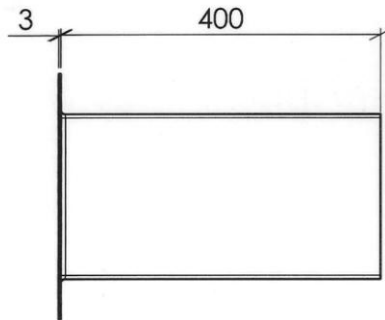

**ALLPROOF INDUSTRIES OVERFLOW 200 ROOF DRAIN  
200MM SCUPPER OVERFLOW**

Specification Code	Description	Standard Finish
OFLOW 200	200mm x 75mm Overflow	Poly Ethylene

Due to Allproof Industries ongoing product development program product designs may be changed without notice