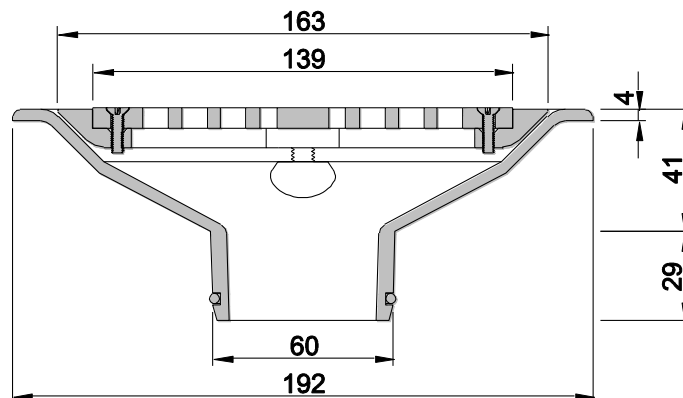

## ALLPROOF INDUSTRIES FLAT GRATE ROOF CLAMP RING DRAIN 65MM MEMBRANE FINISH ROOF OUTLET

Specification Code	Description	Standard Finish
168.65FCR	80mm Flat Grate Roof drain including bronze brass flange clamp ring and grate	Cast Bronze clamp ring and grate