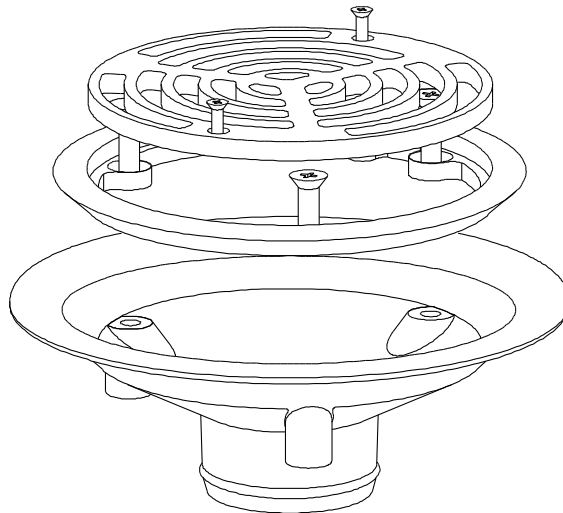

## ALLPROOF INDUSTRIES FLAT GRATE ROOF CLAMP RING DRAIN 65MM MEMBRANE FINISH ROOF OUTLET

Specification Code	Description	Standard Finish
168.65FCR	80mm Flat Grate Roof drain including bronze brass flange clamp ring and grate	Cast Bronze clamp ring and grate