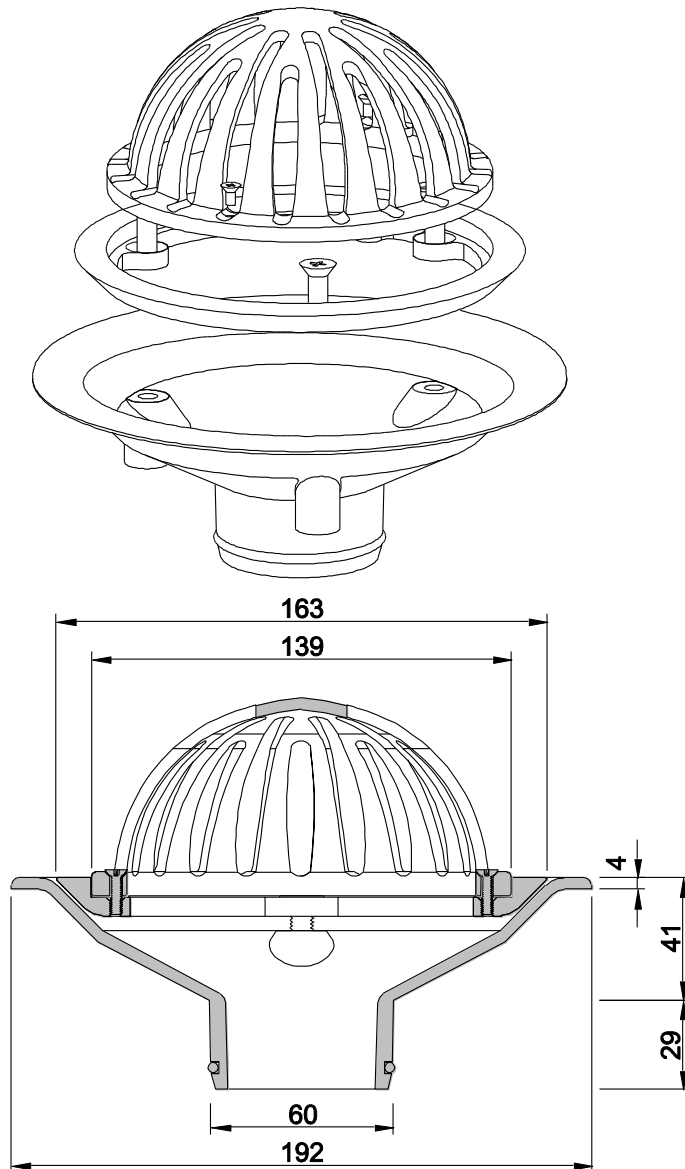

**ALLPROOF INDUSTRIES DOMED ROOF CLAMP RING DRAIN
65MM MEMBRANE FINISH ROOF OUTLET**

Specification Code	Description	Standard Finish
168.65DRCR	65mm Domed Roof drain including bronze base flange, clamp ring and dome	Cast Bronze clamp ring and dome