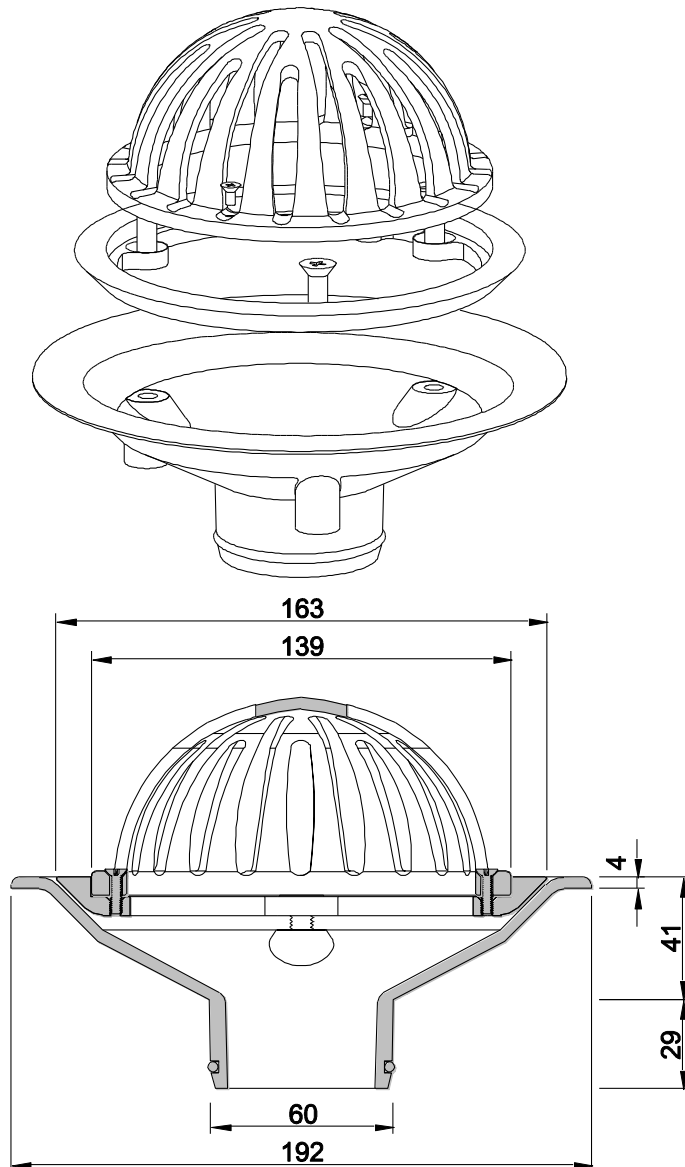

## ALLPROOF INDUSTRIES DOMED ROOF CLAMP RING DRAIN 65MM MEMBRANE FINISH ROOF OUTLET

Specification Code	Description	Standard Finish
168.65DRCR	65mm Domed Roof drain including bronze base flange, clamp ring and dome	Cast Bronze clamp ring and dome