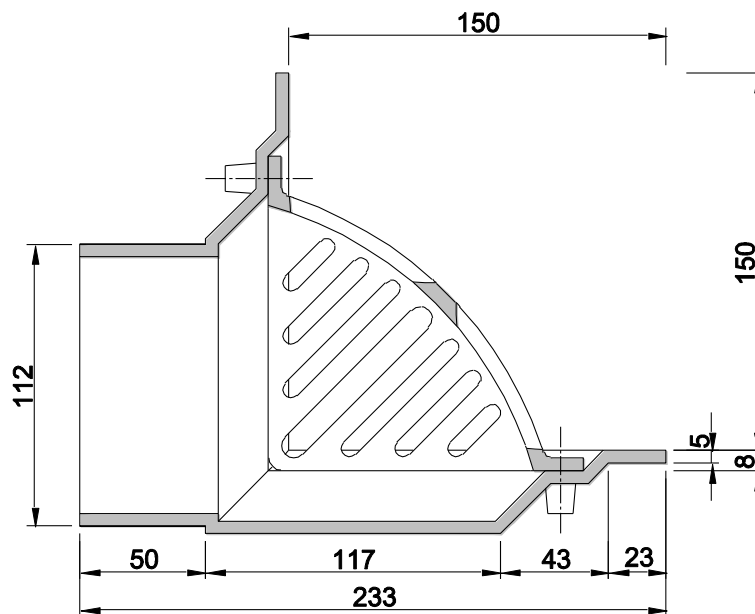

ALLPROOF INDUSTRIES PARAPET CLAMPING ROOF DRAIN 100MM MEMBRANE FINISH ROOF OUTLET

Specification Code	Description	Standard Finish
168.100PAR	100mm Parapet drain including bronze base flange, clamping ring	Cast Bronze clamping grate and base