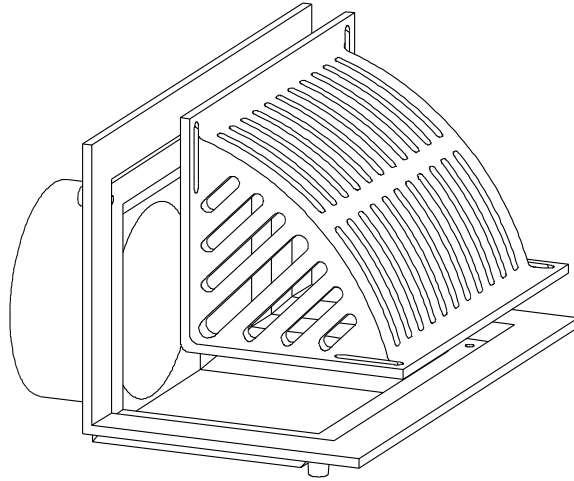

**ALLPROOF INDUSTRIES PARAPET CLAMPING ROOF DRAIN
100MM MEMBRANE FINISH ROOF OUTLET**

Specification Code	Description	Standard Finish
168.100PAR	100mm Parapet drain including bronze base flange, clamping ring	Cast Bronze clamping grate and base