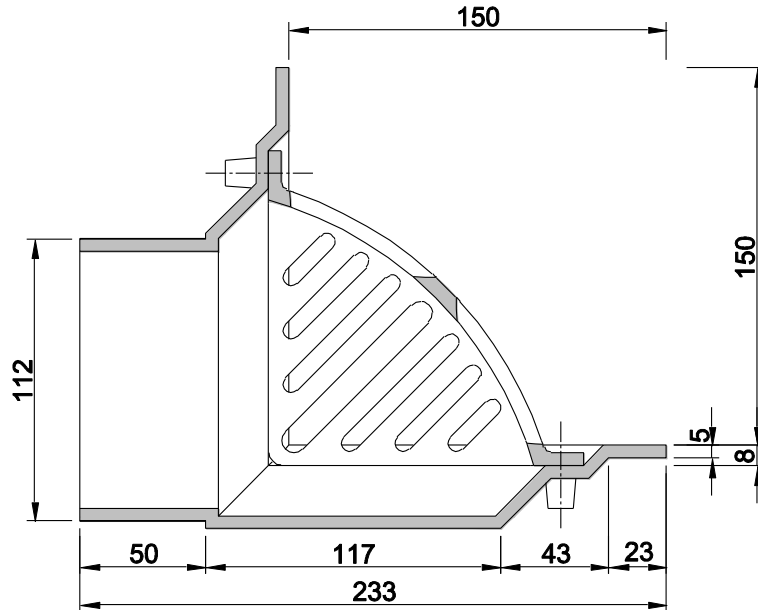

**ALLPROOF INDUSTRIES PARAPET CLAMPING ROOF DRAIN
100MM MEMBRANE FINISH ROOF OUTLET**

Specification Code	Description	Standard Finish
168.100PAR	100mm Parapet drain including bronze base flange, clamping ring	Cast Bronze clamping grate and base