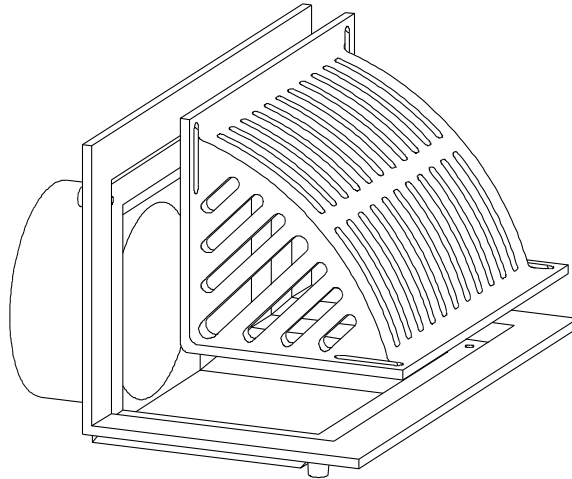

ALLPROOF INDUSTRIES PARAPET CLAMPING ROOF DRAIN 100MM MEMBRANE FINISH ROOF OUTLET

Specification Code	Description	Standard Finish
168.100PAR	100mm Parapet drain including bronze base flange, clamping ring	Cast Bronze clamping grate and base