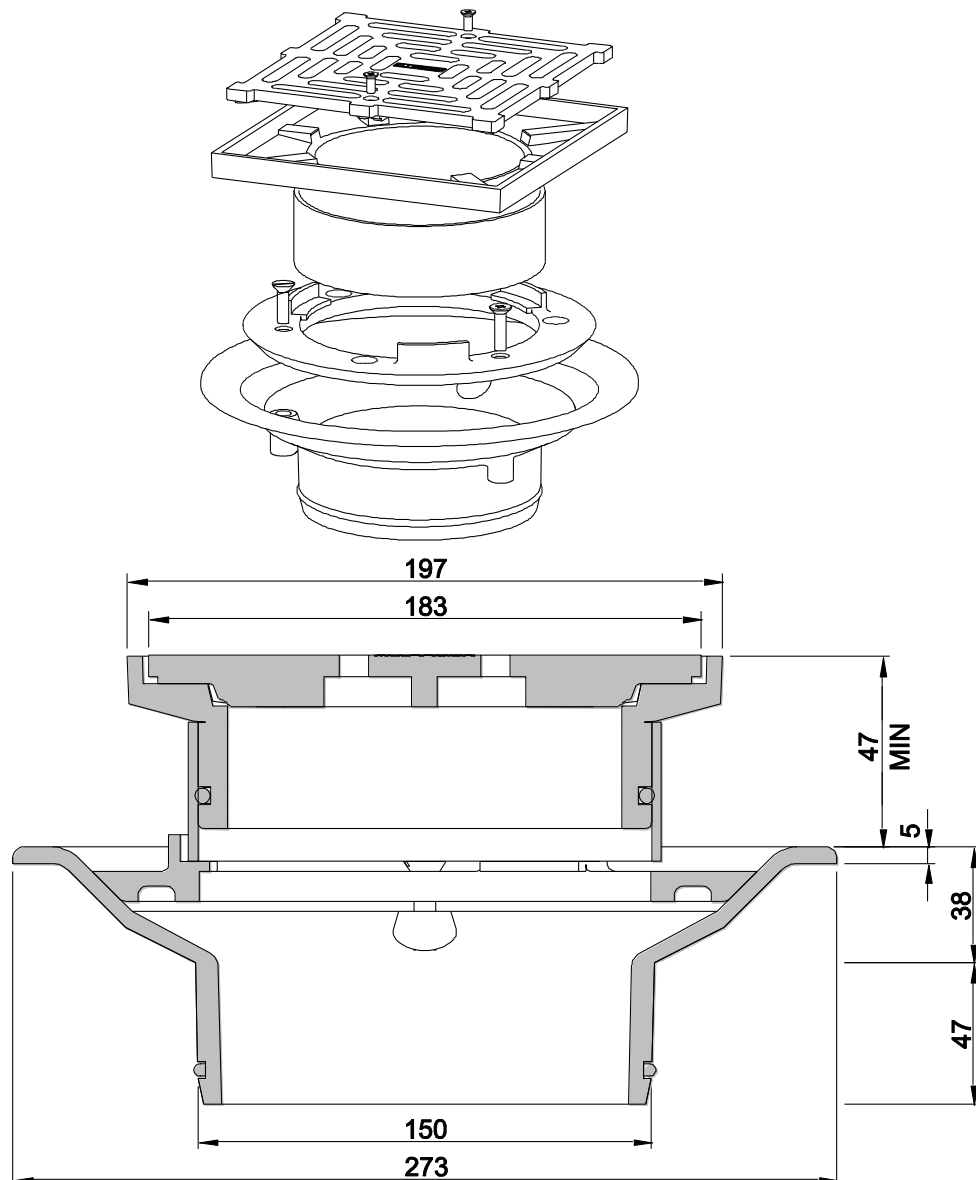

ALLPROOF INDUSTRIES PODIUM DRAIN 200MM SQUARE DRAIN WITH 150MM OUTLET FOR PODIUM AREAS

Independent Flow Rate Test (Branz): 186 litres/minute under 25mm head of water

Specification Code	Description	Standard Finish
168.200.150PODSSS	200mm Square Podium drain with 150mm outlet	Stainless Steel
168.200.150PODSNB	200mm Square Podium drain with 150mm outlet	Linished Nickel Bronze
168.200.150PODSB	200mm Square Podium drain with 150mm outlet	Linished Bronze