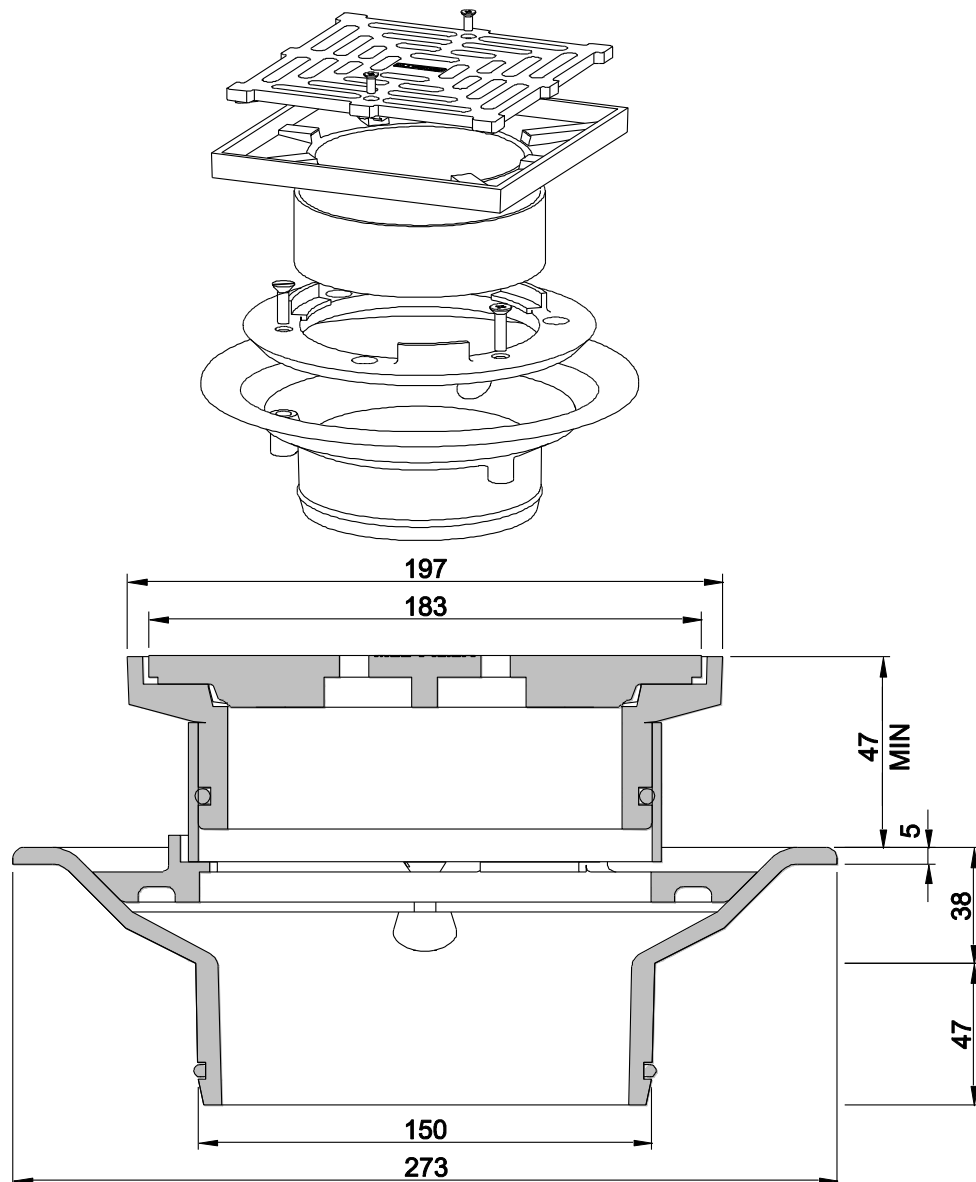

ALLPROOF INDUSTRIES PODIUM DRAIN
200MM SQUARE DRAIN WITH 150MM OUTLET FOR PODIUM AREAS

Independent Flow Rate Test (Branz): 186 litres/minute under 25mm head of water

Specification Code	Description	Standard Finish
168.200.150PODSSS	200mm Square Podium drain with 150mm outlet	Stainless Steel
168.200.150PODSNB	200mm Square Podium drain with 150mm outlet	Linished Nickel Bronze
168.200.150PODSB	200mm Square Podium drain with 150mm outlet	Linished Bronze