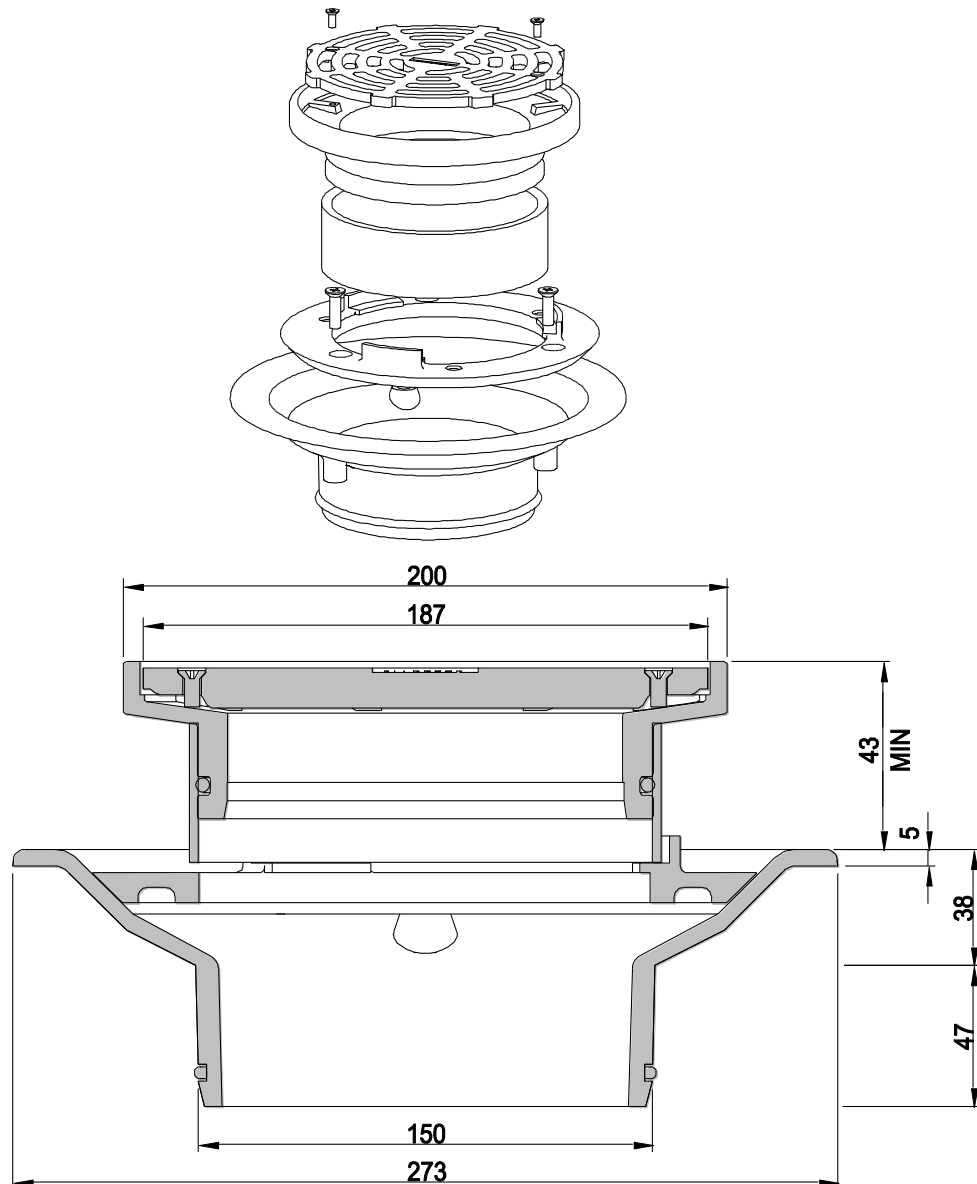

ALLPROOF INDUSTRIES PODIUM DRAIN 200MM ROUND DRAIN WITH 150MM OUTLET FOR PODIUM AREAS

| Specification Code | Description | Standard Finish |
|--------------------|--|------------------------|
| 168.200.150PODRSS | 200mm Round Podium drain with 150mm outlet | Stainless Steel |
| 168.200.150PODRNB | 200mm Round Podium drain with 150mm outlet | Linished Nickel Bronze |
| 168.200.150PODRB | 200mm Round Podium drain with 150mm outlet | Linished Bronze |