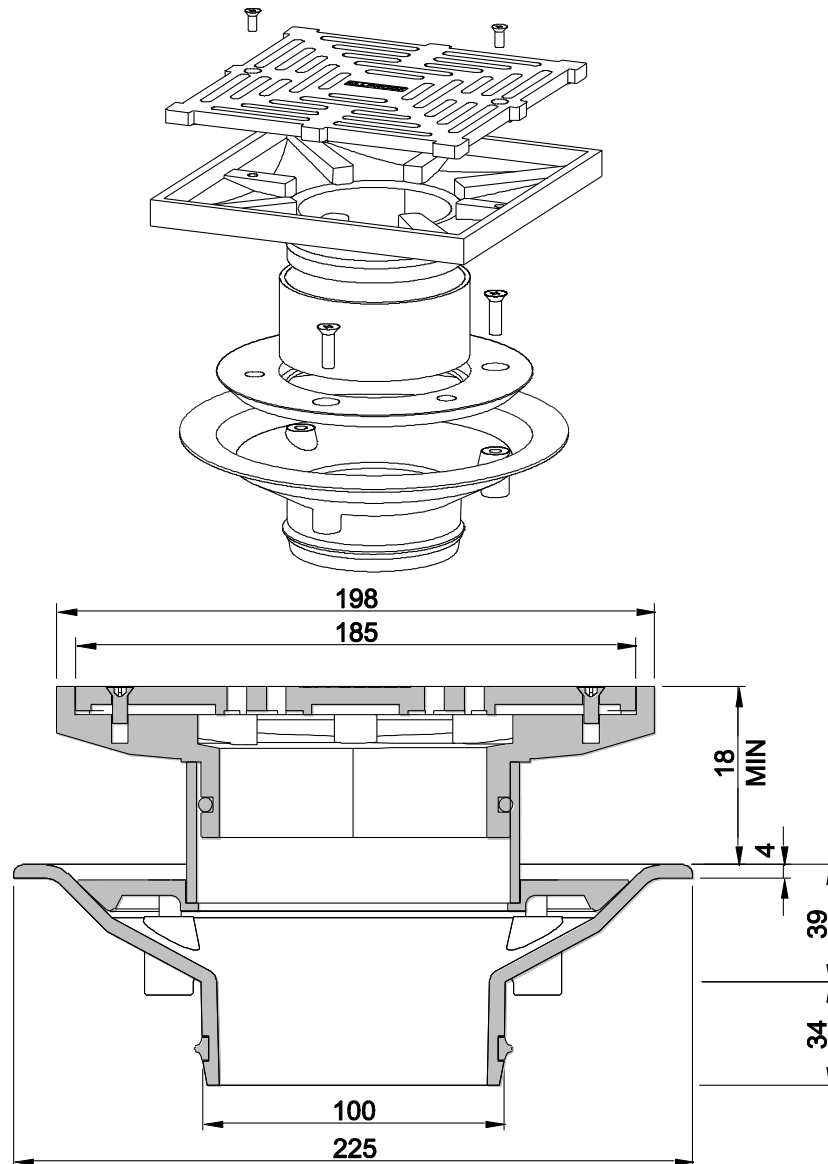

ALLPROOF INDUSTRIES PODIUM DRAIN 200MM SQUARE DRAIN WITH 100MM OUTLET FOR PODIUM AREAS

Independent Flow Rate Test (Branz): 130 litres/minute under 25mm head of water

Specification Code	Description	Standard Finish
168.200.100PODSSS	200MM Square Podium drain with 100mm outlet	Stainless Steel
168.200.100PODSNB	200MM Square Podium drain with 100mm outlet	Linished Nickel Bronze
168.200.100PODSB	200mm Square Podium drain with 100mm outlet	Linished Bronze