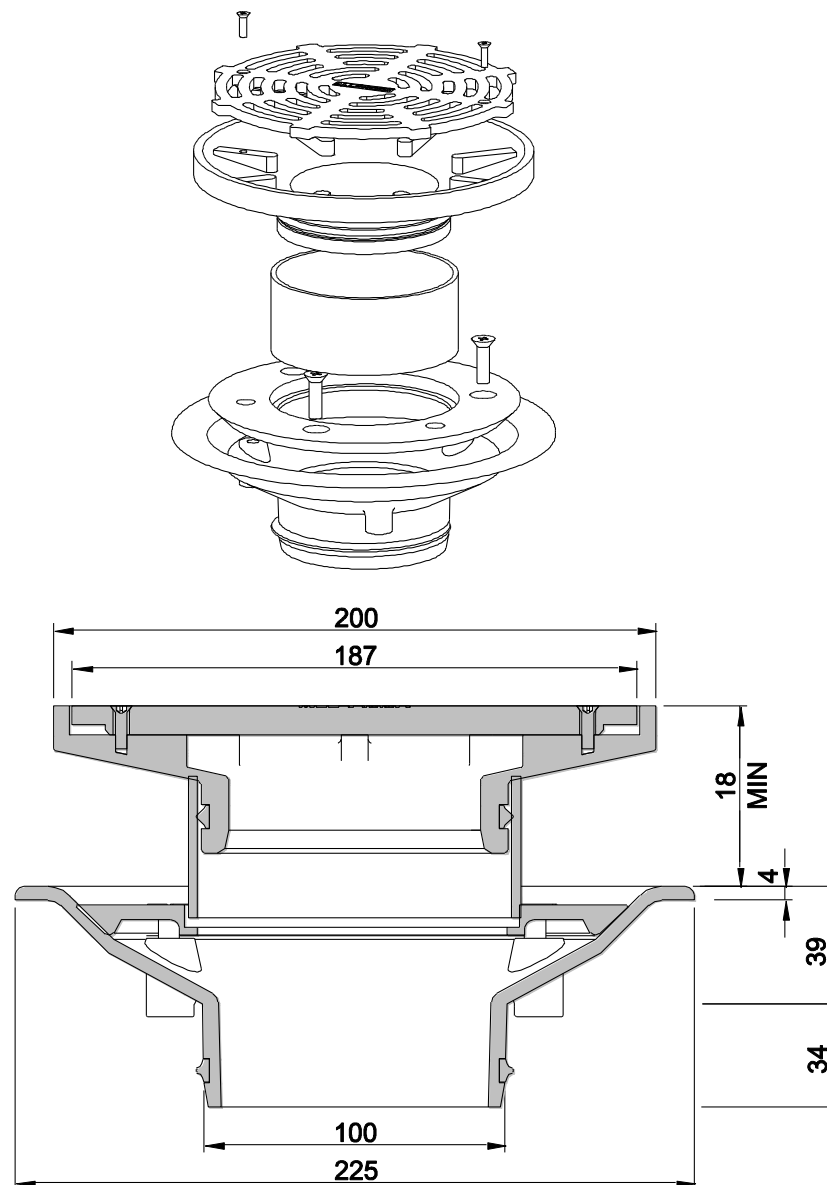

ALLPROOF INDUSTRIES PODIUM DRAIN 200MM ROUND DRAIN WITH 100MM OUTLET FOR PODIUM AREAS

Specification Code	Description	Standard Finish
168.200.100PODRSS	200mm Round 304 stainless steel podium drain with 100mm outlet	Polished Stainless Steel
168.200.100PODRNB	200mm Round nickel bronze podium drain with 100mm outlet	Linished Nickel Bronze
168.200.100PODRB	200mm Round bronze podium drain with 100mm outlet	Linished Bronze