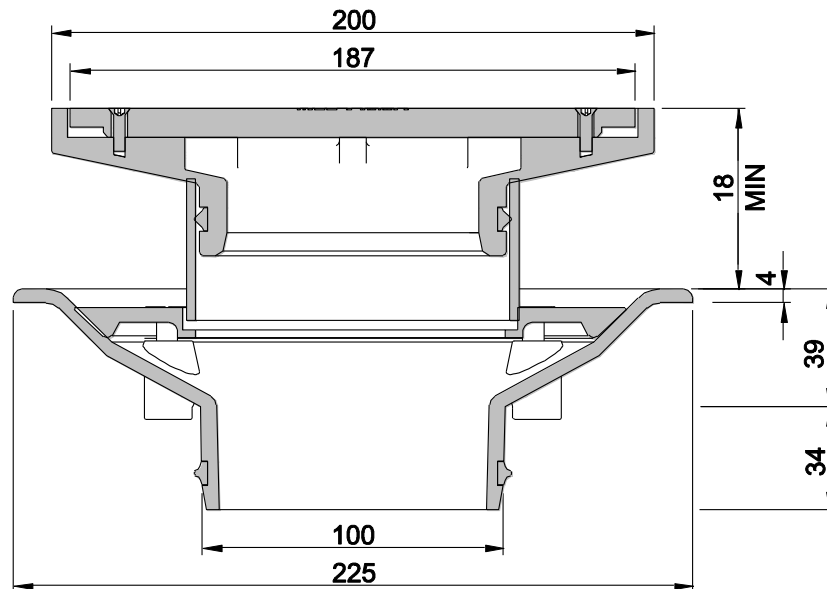

**ALLPROOF INDUSTRIES PODIUM DRAIN  
200MM ROUND DRAIN WITH 100MM OUTLET FOR PODIUM AREAS**

Specification Code	Description	Standard Finish
168.200.100PODRSS	200mm Round 304 stainless steel podium drain with 100mm outlet	Polished Stainless Steel
168.200.100PODRNB	200mm Round nickel bronze podium drain with 100mm outlet	Linished Nickel Bronze
168.200.100PODRB	200mm Round bronze podium drain with 100mm outlet	Linished Bronze