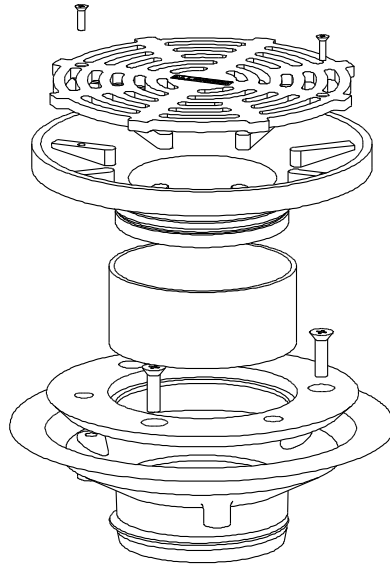

**ALLPROOF INDUSTRIES PODIUM DRAIN  
200MM ROUND DRAIN WITH 100MM OUTLET FOR PODIUM AREAS**

Specification Code	Description	Standard Finish
168.200.100PODRSS	200mm Round 304 stainless steel podium drain with 100mm outlet	Polished Stainless Steel
168.200.100PODRNB	200mm Round nickel bronze podium drain with 100mm outlet	Linished Nickel Bronze
168.200.100PODRB	200mm Round bronze podium drain with 100mm outlet	Linished Bronze