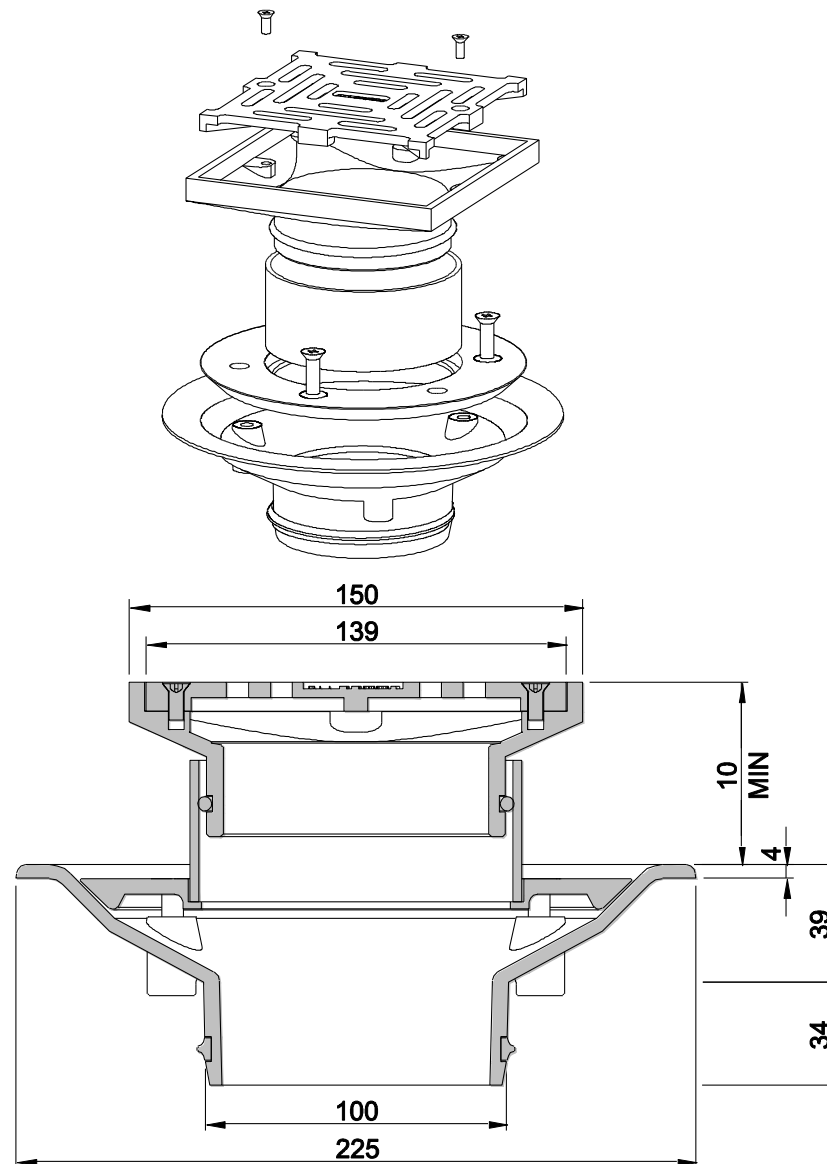

ALLPROOF INDUSTRIES PODIUM DRAIN 150MM ROUND DRAIN WITH 100MM OUTLET FOR PODIUM AREAS

Independent Flow Rate Test (Branz): 121 litres/minute under 25mm head of water

Specification Code	Description	Standard Finish
168.150.100PODSSS	150mm Square 304 stainless steel podium drain with 100mm outlet	Polished Stainless Steel
168.150.100PODSNB	150mm Square nickel bronze podium drain with 100mm outlet	Linished Nickel Bronze
168.150.100PODSB	150mm Square bronze podium drain with 100mm outlet	Linished Bronze