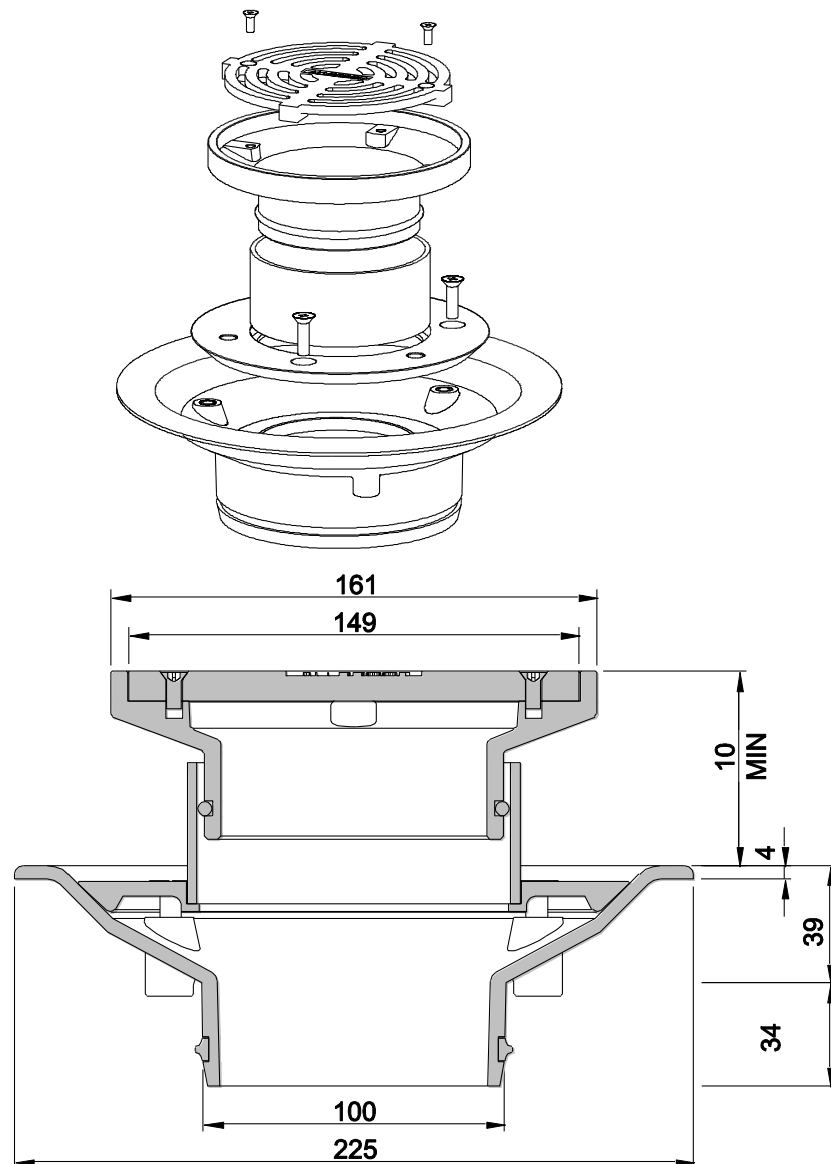

ALLPROOF INDUSTRIES PODIUM DRAIN 150MM ROUND DRAIN WITH 100MM OUTLET FOR PODIUM AREAS

Independent Flow Rate Test For Drain (Branz): 116 litres/minute under 25mm head of water

Specification Code	Description	Standard Finish
168.150.100PODRSS	150mm Round 304 stainless steel podium drain with 100mm outlet	Polished Stainless Steel
168.150.100PODRNB	150mm Round nickel bronze podium drain with 100mm outlet	Linished Nickel Bronze
168.150.100PODRB	150mm Round bronze podium drain with 100mm outlet	Linished Bronze