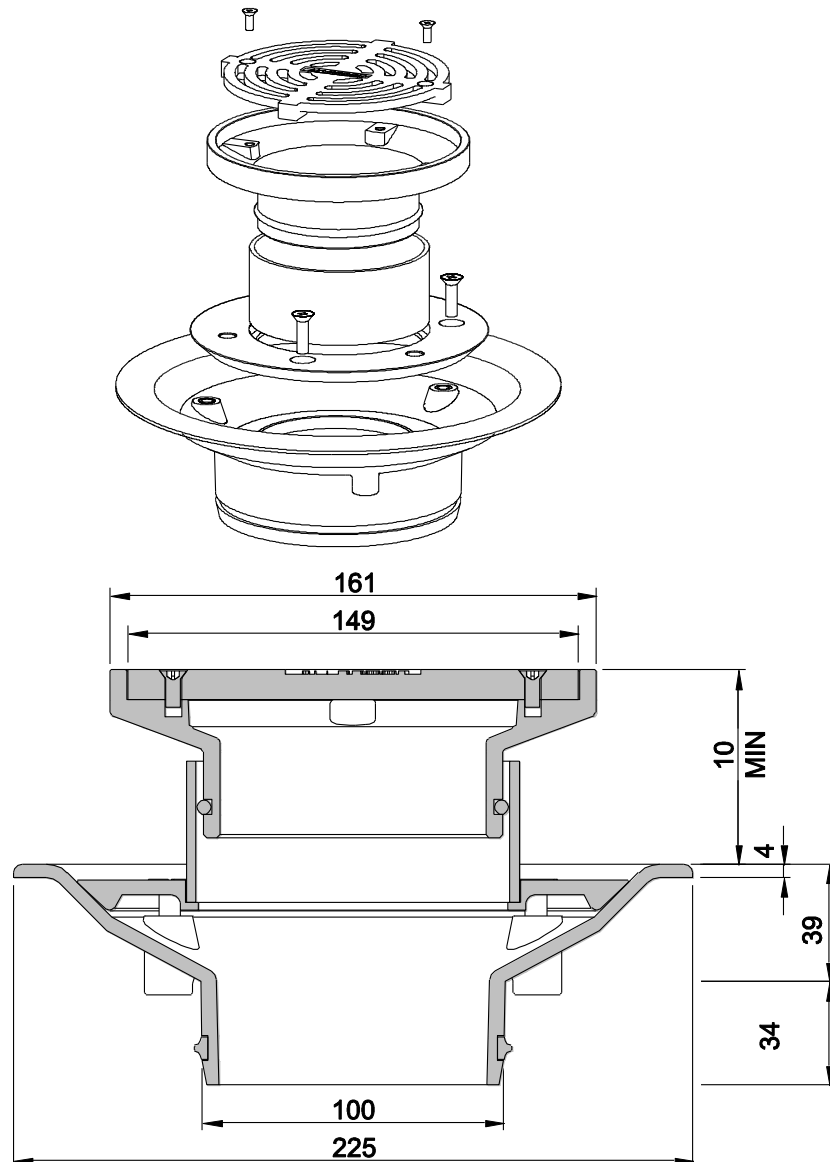

ALLPROOF INDUSTRIES PODIUM DRAIN
150MM ROUND DRAIN WITH 100MM OUTLET FOR PODIUM AREAS

Independent Flow Rate Test For Drain (Branz): 116 litres/minute under 25mm head of water

Specification Code	Description	Standard Finish
168.150.100PODRSS	150mm Round 304 stainless steel podium drain with 100mm outlet	Polished Stainless Steel
168.150.100PODRNB	150mm Round nickel bronze podium drain with 100mm outlet	Linished Nickel Bronze
168.150.100PODRB	150mm Round bronze podium drain with 100mm outlet	Linished Bronze