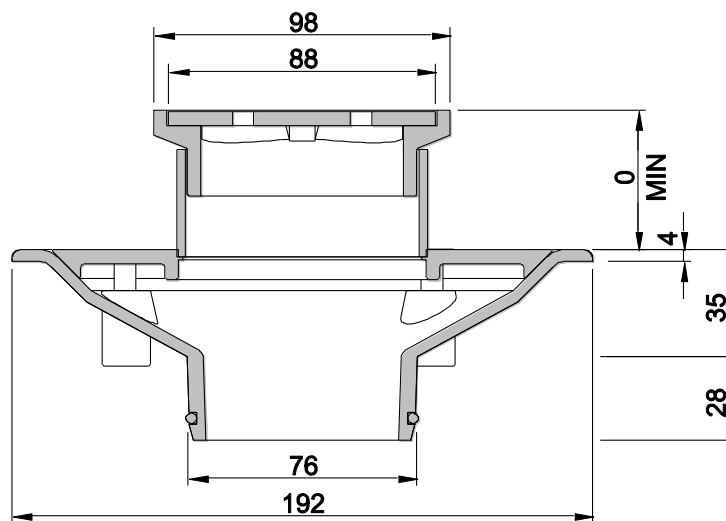

ALLPROOF INDUSTRIES PODIUM DRAIN 100MM SQUARE DRAIN WITH 80MM OUTLET FOR PODIUM AREAS

Independent Flow Rate Test (Branz): 66 litres/minute under 25mm head of water

Specification Code	Description	Standard Finish
168.100.80PODSSS	100mm Square Podium drain with 80mm outlet	Stainless Steel
168.100.80PODSNB	100mm Square Podium drain with 80mm outlet	Linished Nickel Bronze
168.100.80PODSB	100mm Square Podium drain with 80mm outlet	Linished Bronze