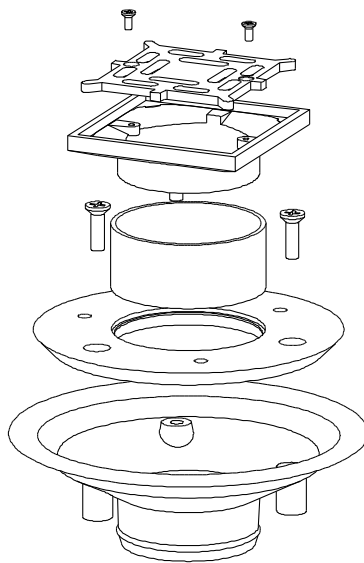

ALLPROOF INDUSTRIES PODIUM DRAIN 100MM SQUARE DRAIN WITH 80MM OUTLET FOR PODIUM AREAS

Independent Flow Rate Test (Branz): 66 litres/minute under 25mm head of water

Specification Code	Description	Standard Finish
168.100.80PODSSS	100mm Square Podium drain with 80mm outlet	Stainless Steel
168.100.80PODSNB	100mm Square Podium drain with 80mm outlet	Linished Nickel Bronze
168.100.80PODSB	100mm Square Podium drain with 80mm outlet	Linished Bronze