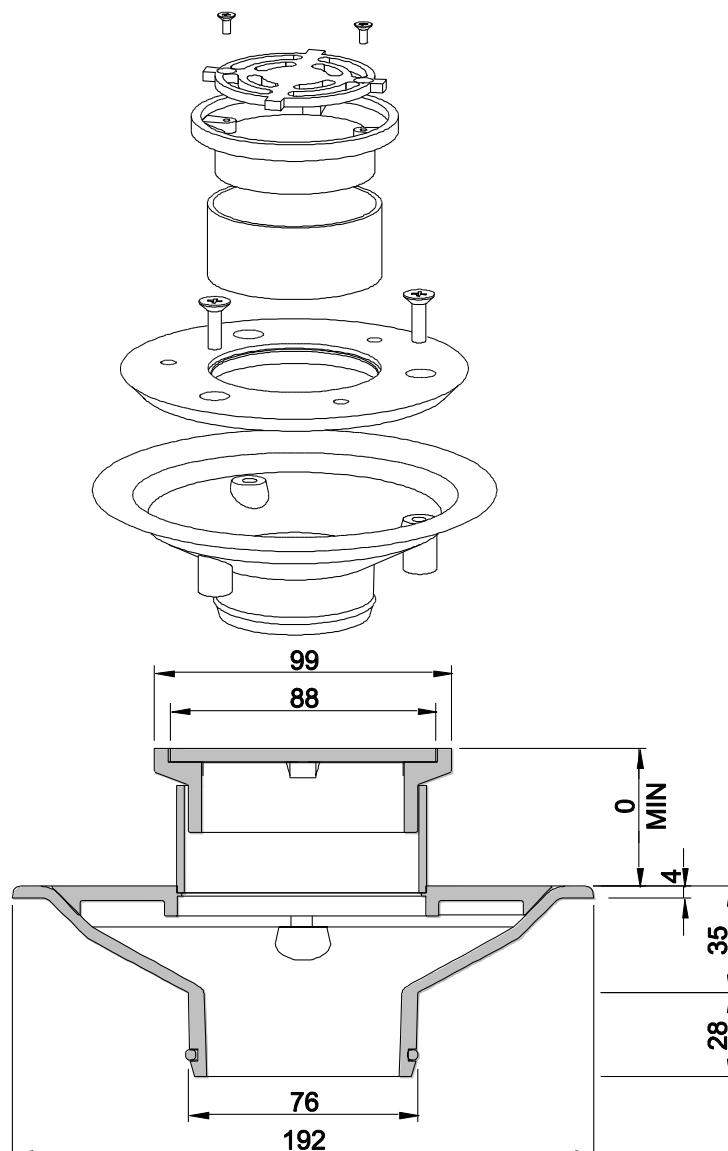

ALLPROOF INDUSTRIES PODIUM DRAIN 100MM ROUND DRAIN WITH 80MM OUTLET FOR PODIUM AREAS

Independent Flow Rate Test For Drain (Branz): 58 litres/minute under 25mm head of water

Specification Code	Description	Standard Finish
168.100.80PODRSS	100mm Round Podium drain with 80mm outlet	Stainless Steel
168.100.80PODRNB	100mm Round Podium drain with 80mm outlet	Linished Nickel Bronze
168.100.80PODRB	100mm Round Podium drain with 80mm outlet	Linished Bronze