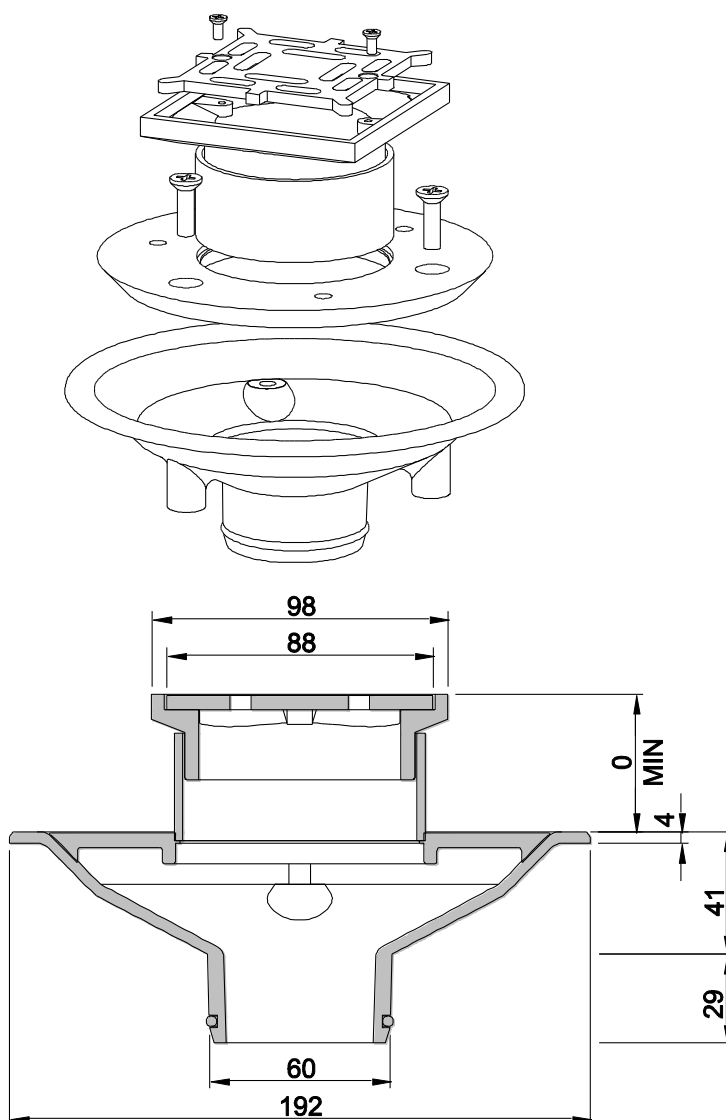

ALLPROOF INDUSTRIES PODIUM DRAIN 65MM SQUARE DRAIN WITH 65MM OUTLET FOR PODIUM AREAS

Specification Code	Description	Standard Finish
168.100.65PODSSS	100mm Square podium drain with 65mm outlet	Stainless Steel
168.100.65PODSNB	100mm Square Podium drain with 65mm outlet	Linished Nickel Bronze
168.100.65PODSB	100mm Square Podium drain with 65mm outlet	Linished Bronze