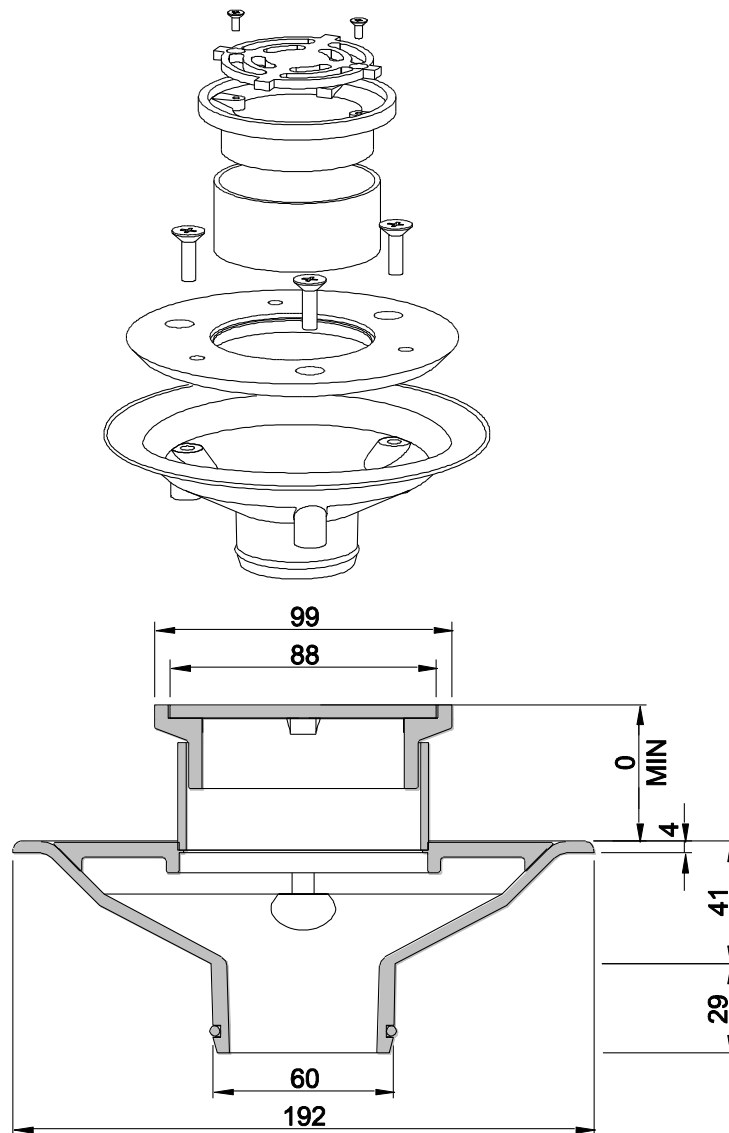

ALLPROOF INDUSTRIES PODIUM DRAIN 65MM ROUND DRAIN WITH 65MM OUTLET FOR PODIUM AREAS

Specification Code	Description	Standard Finish
168.100.65PODRSS	100mm Round podium drain with 65mm outlet	Stainless Steel
168.100.65PODRNB	100mm Round Podium drain with 65mm outlet	Linished Nickel Bronze
168.100.65PODRB	100mm Round Podium drain with 65mm outlet	Linished Bronze