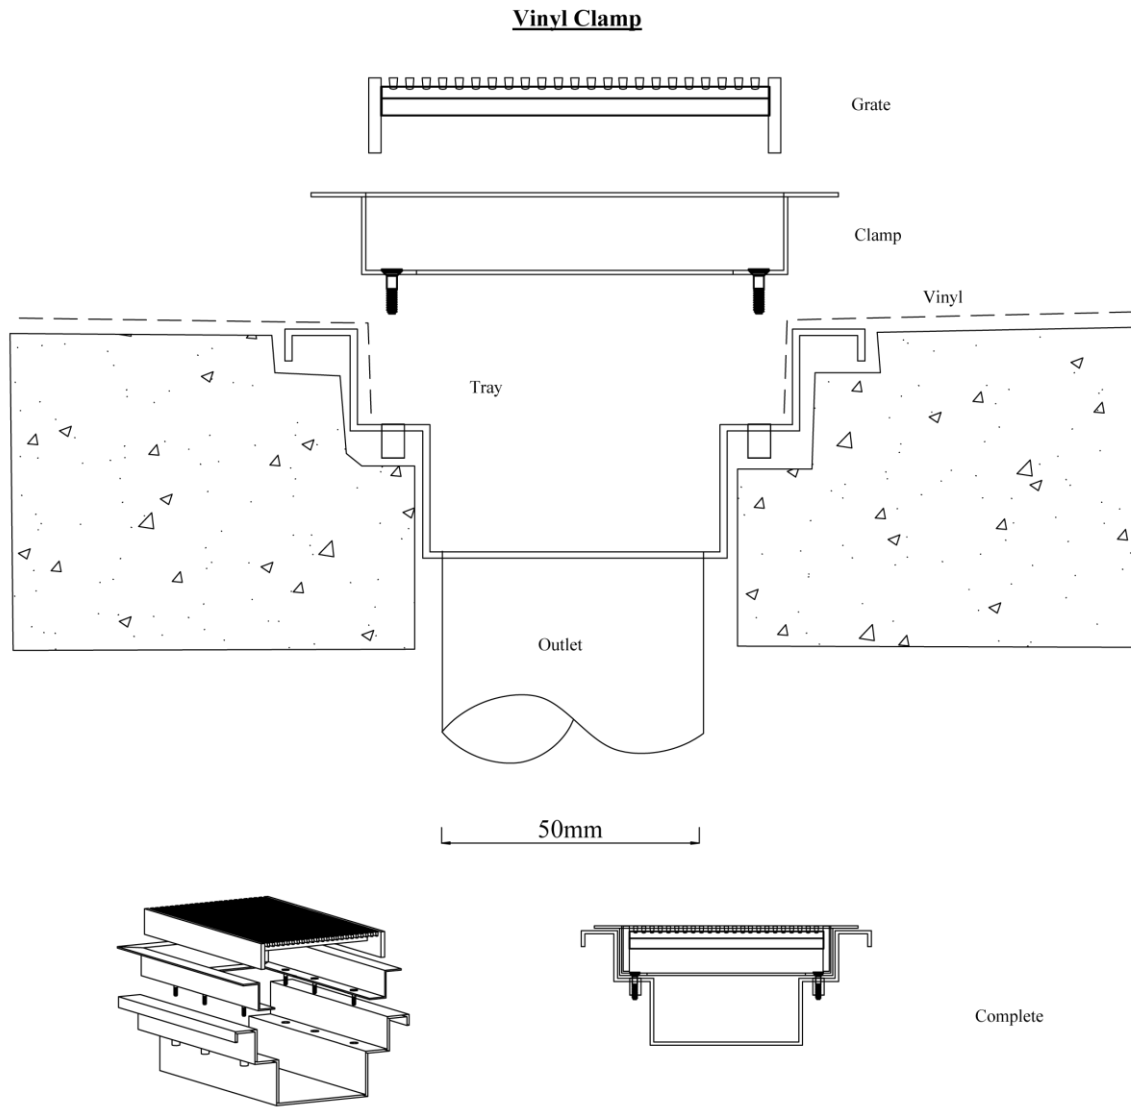

ALLPROOF INDUSTRIES VINYL CLAMPING CHANNEL GRATE

Note:
 Minimum standard height is 45mm overall.
 Depth can vary to allow for fall in channel.
 Minimum width for standard outlet is 155mm overall.
 Standard outlet is to suit 50mm DWV pipe.