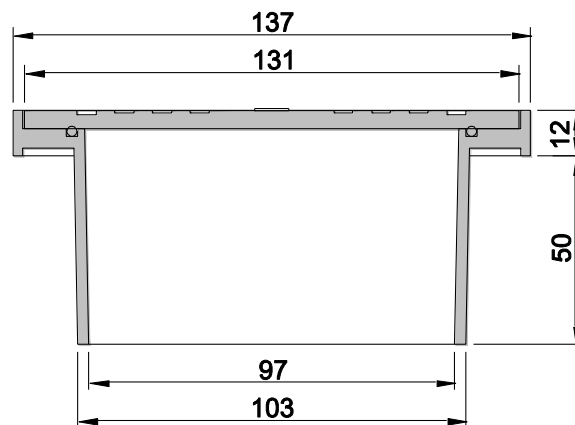

ALLPROOF INDUSTRIES CLEAN OUT 100MM SQUARE BOLTED TRAP SCREW

Specification Code	Description	Standard Finish
120.100S	100mm Square bolted trap screw inside pipe	PVC
120.100SB	100mm Square bolted trap screw inside pipe brass lid	PVC with Brass Lid
120.100SB CP	100mm Square bolted trap screw inside pipe chrome on brass lid	PVC with Chrome on Brass Lid