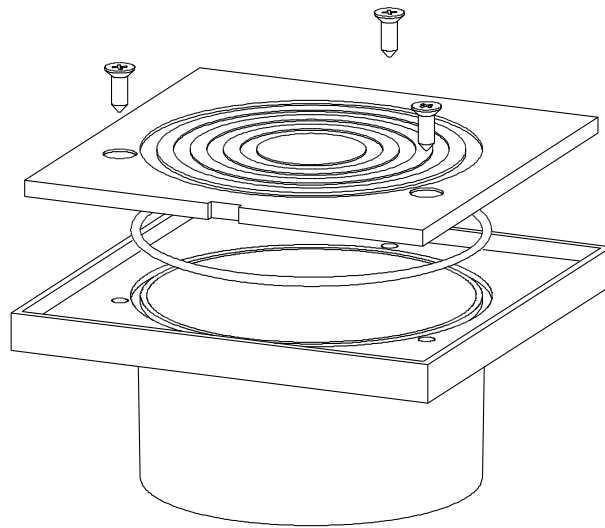

ALLPROOF INDUSTRIES CLEAN OUT 100MM SQUARE BOLTED TRAP SCREW

Specification Code	Description	Standard Finish
120.100S	100mm Square bolted trap screw inside pipe	PVC
120.100SB	100mm Square bolted trap screw inside pipe brass lid	PVC with Brass Lid
120.100SB CP	100mm Square bolted trap screw inside pipe chrome on brass lid	PVC with Chrome on Brass Lid