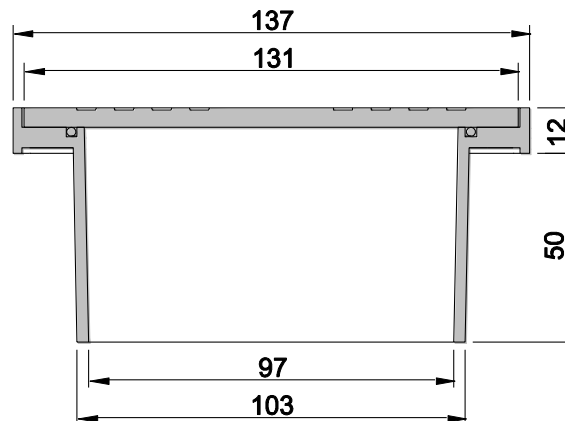

ALLPROOF INDUSTRIES CLEAN OUT 100MM BOLTED TRAP SCREW

Specification Code	Description	Standard Finish
120.100	100mm bolted trap screw inside pipe	PVC
120.100B	100mm bolted trap screw inside pipe brass lid	PVC with Brass Lid
120.100B CP	100mm bolted trap screw inside pipe chrome on brass lid	PVC with Chrome on Brass Lid