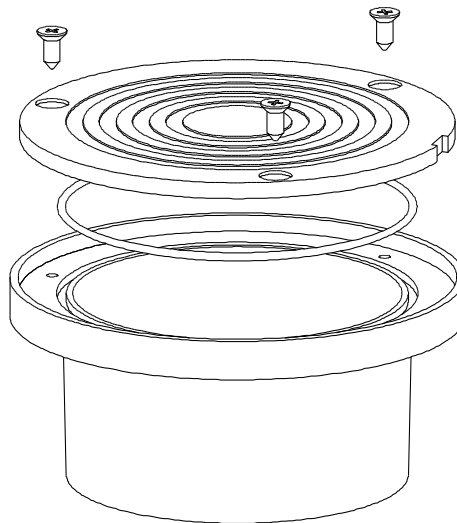

ALLPROOF INDUSTRIES CLEAN OUT 100MM BOLTED TRAP SCREW

Specification Code	Description	Standard Finish
120.100	100mm bolted trap screw inside pipe	PVC
120.100B	100mm bolted trap screw inside pipe brass lid	PVC with Brass Lid
120.100B CP	100mm bolted trap screw inside pipe chrome on brass lid	PVC with Chrome on Brass Lid