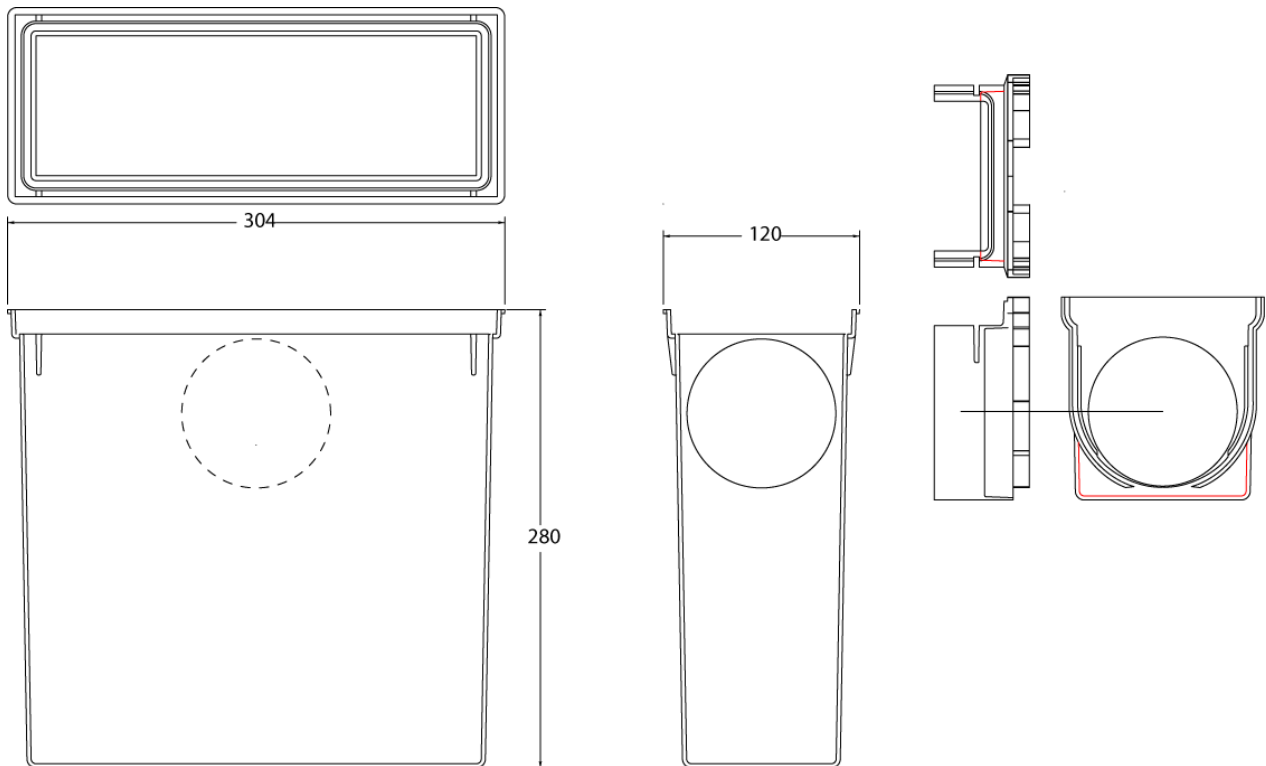

## ALLPROOF INDUSTRIES INLINE SUMP 120 x 300 INLINE SUMP TO SUIT DOMESTIC DRAINAGE CHANNEL

Specification Code	Description	Standard Finish
120SUMPB	120mm x 300mm Inline Sump & Grate	Black, Sump & Grate
120SUMPG	120mm x 300mm Inline Sump & Grate	Grey, Sump & Grate
120SUMPBLAS	120mm x 300mm Inline Sump & Grate	Black Stainless LAS Grate
120SUMPGLAS	120mm x 300mm Inline Sump & Grate	Grey, Stainless LAS Grate